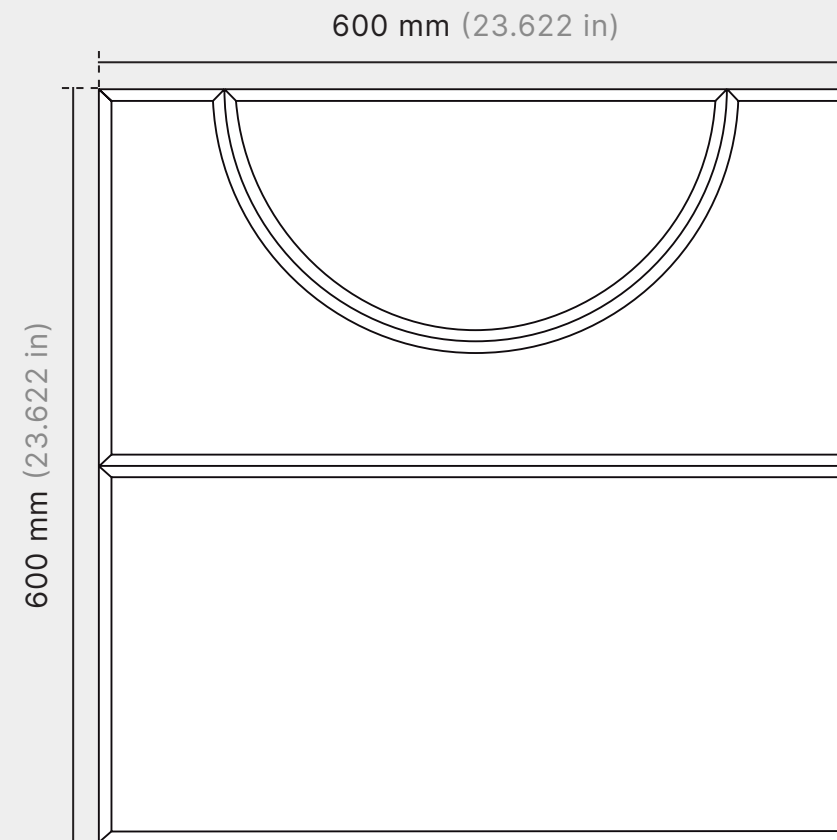

Dimensions

Standard Dimensions (mm)

600 W x 600 H

Standard Thicknesses (mm)

12, 18 and 24

Edge Detail

Bevel Edge

Customization

Panel Width and Height can be adjusted to fit your space.