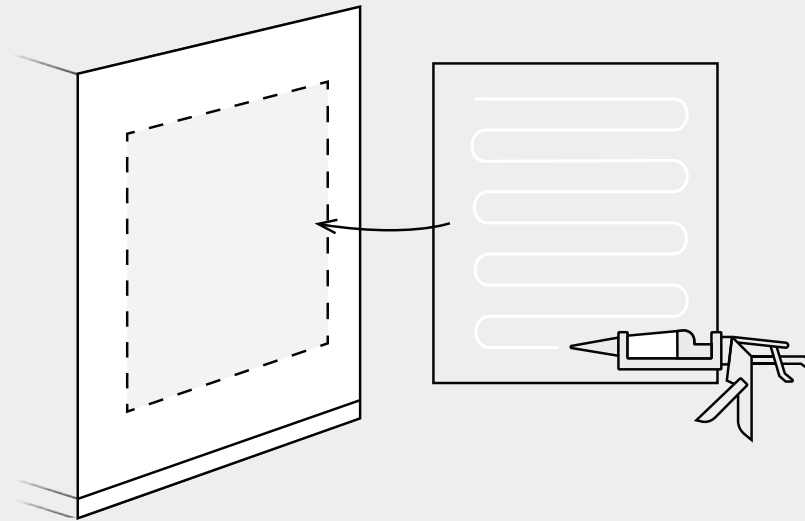

Installation & Hardware

This is an overview of the available installation methods. Check out our installation guide for more details.

Construction Adhesive