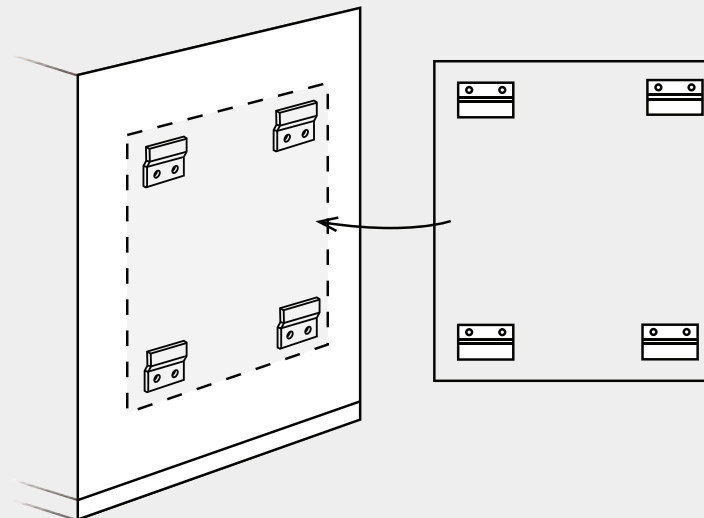

Installation & Hardware

This is an overview of the available installation methods. Check out our installation guide for more details.

Z-Clips