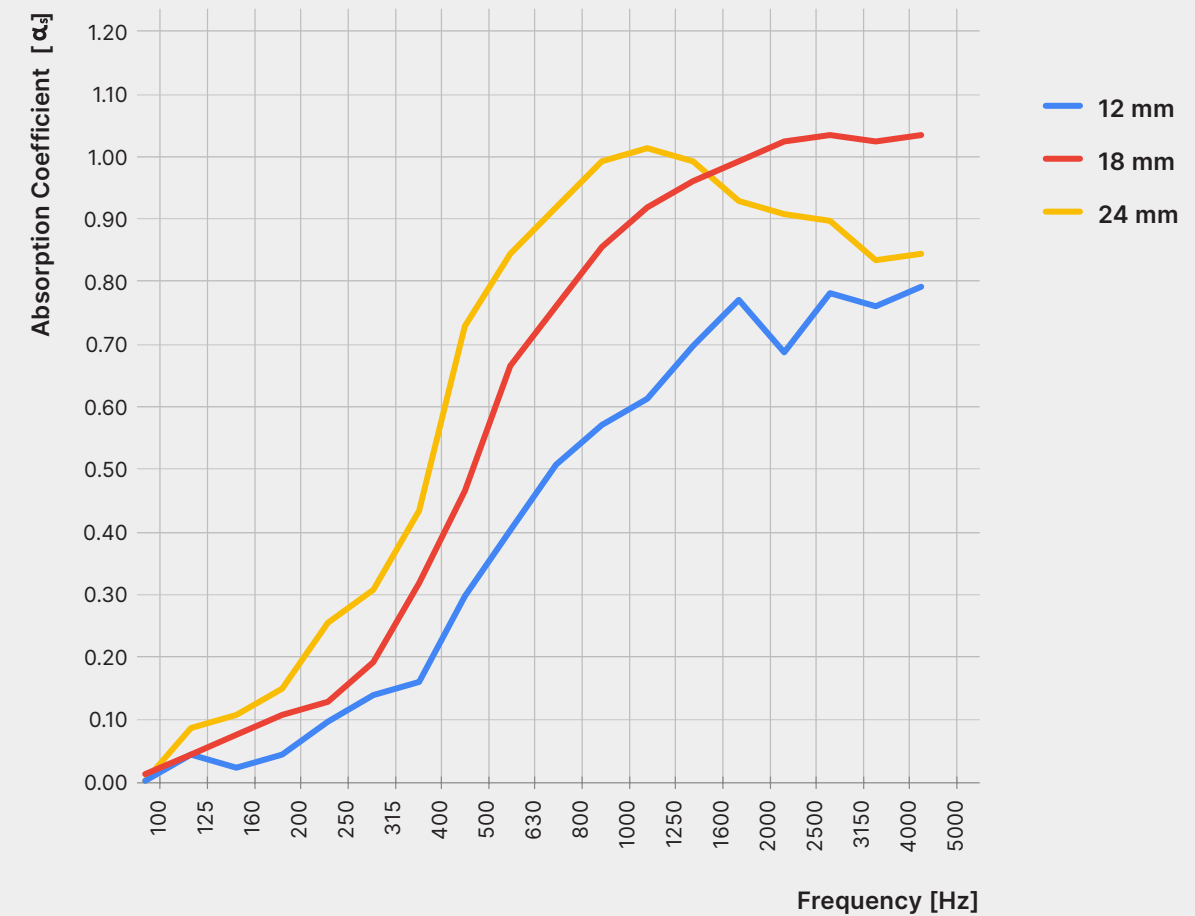

Product Specifications

Metro Wall Panels

Composition

100% polyester fibre

VOC Emissions

CDPH (CA 01350)

Antimicrobial Testing

Mould & mildew resistant

Fire Rating

- ASTM E84 Class A
- CAN/ULC-S102.2-10

Sustainability

- 100% recyclable
- LBC Red List free
- Contributes to LEED certification
- Free of toxic substances and of off-gassing
- Made with ~60% recycled content from plastic water bottles

Colour & Texture Variations

The felting and dyeing process that forms the material contributes to its unique texture but also to variations in texture and colour from panel to panel. Products will be provided within an acceptable range of variation.

Sound Absorption Graph

The following values reflect the acoustic properties of the product as tested in accordance with ASTM C423-09a.

	200	250	315	400	500	630	800	1000	1250	1600	2000	2500	NRC	SAA
12 mm	0.04	0.09	0.13	0.15	0.28	0.38	0.48	0.54	0.58	0.66	0.73	0.65	0.40	0.39
18 mm	0.10	0.12	0.18	0.30	0.44	0.63	0.72	0.81	0.87	0.91	0.94	0.97	0.60	0.58
24 mm	0.14	0.24	0.29	0.41	0.69	0.80	0.87	0.94	0.96	0.94	0.88	0.86	0.70	0.67