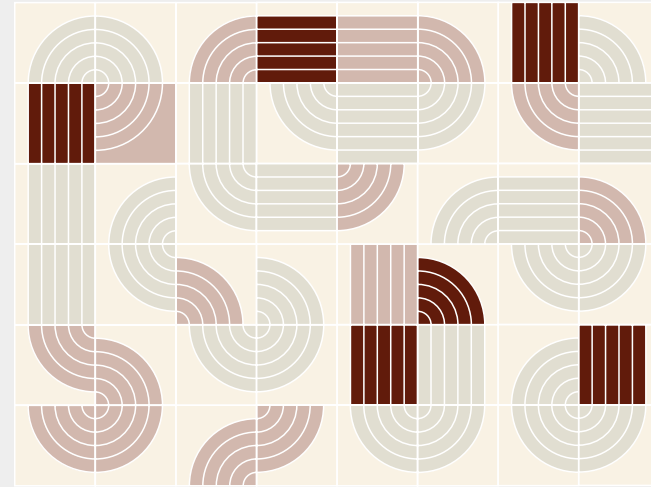

Config F in SA 01.

Impressio Colourways

Two-Colour

Config A in Madrid Colorways.

Config A in Dubai Colorways.

Config B in Vancouver Colorways.

Config B in Vancouver Colorways.

Config C in New York Colorways.

Config E in Vancouver Colorways.

Config E in Sao Paulo Colorways.

Config F in Seoul Colorways.

Impressio Colourways

Multi-Colour

Config C in Seoul Colorways.

Config C in Dubai Colorways.

Config E in Vancouver Colorways.

Config E in New York Colorways.

Config D in Madrid Colorways.

Config D in Vancouver Colorways.

Config F in Dubai Colorways.

Config F in Sao Paulo Colorways.

Standard Colours

Choose from any one of our standard colours.