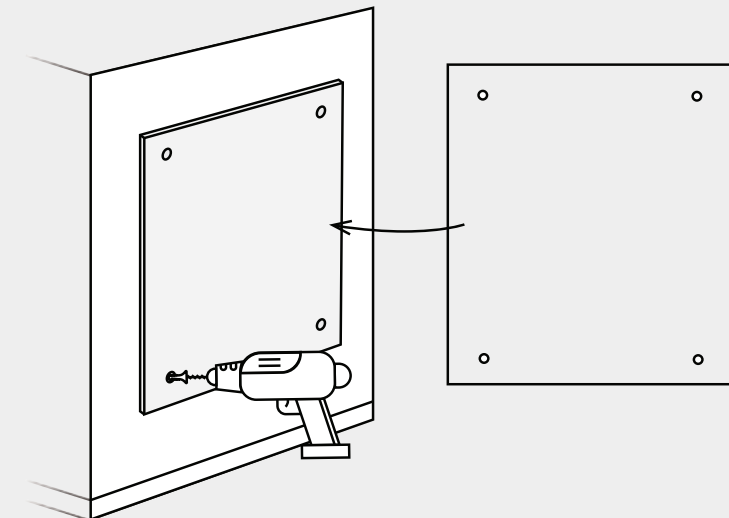

Construction Adhesive

Push Mount Clips

Z-Clips

Concealed Mechanical Fasteners

Product Specifications

Metro Wall Panels

Composition

100% polyester fibre