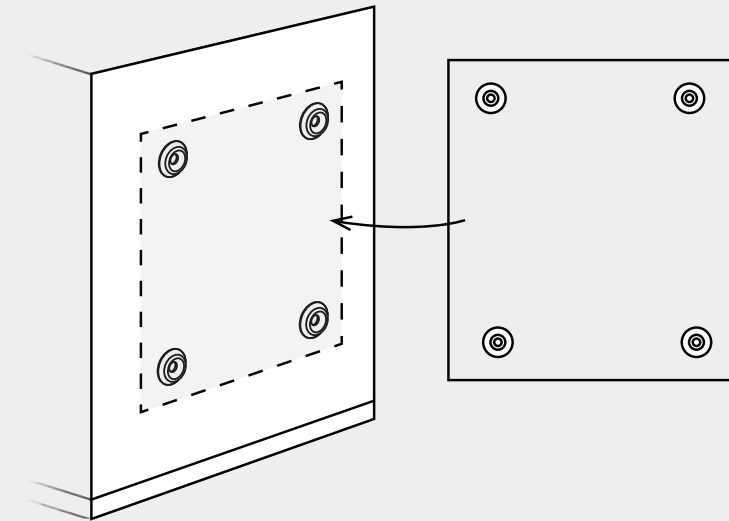

Push Mount Clips