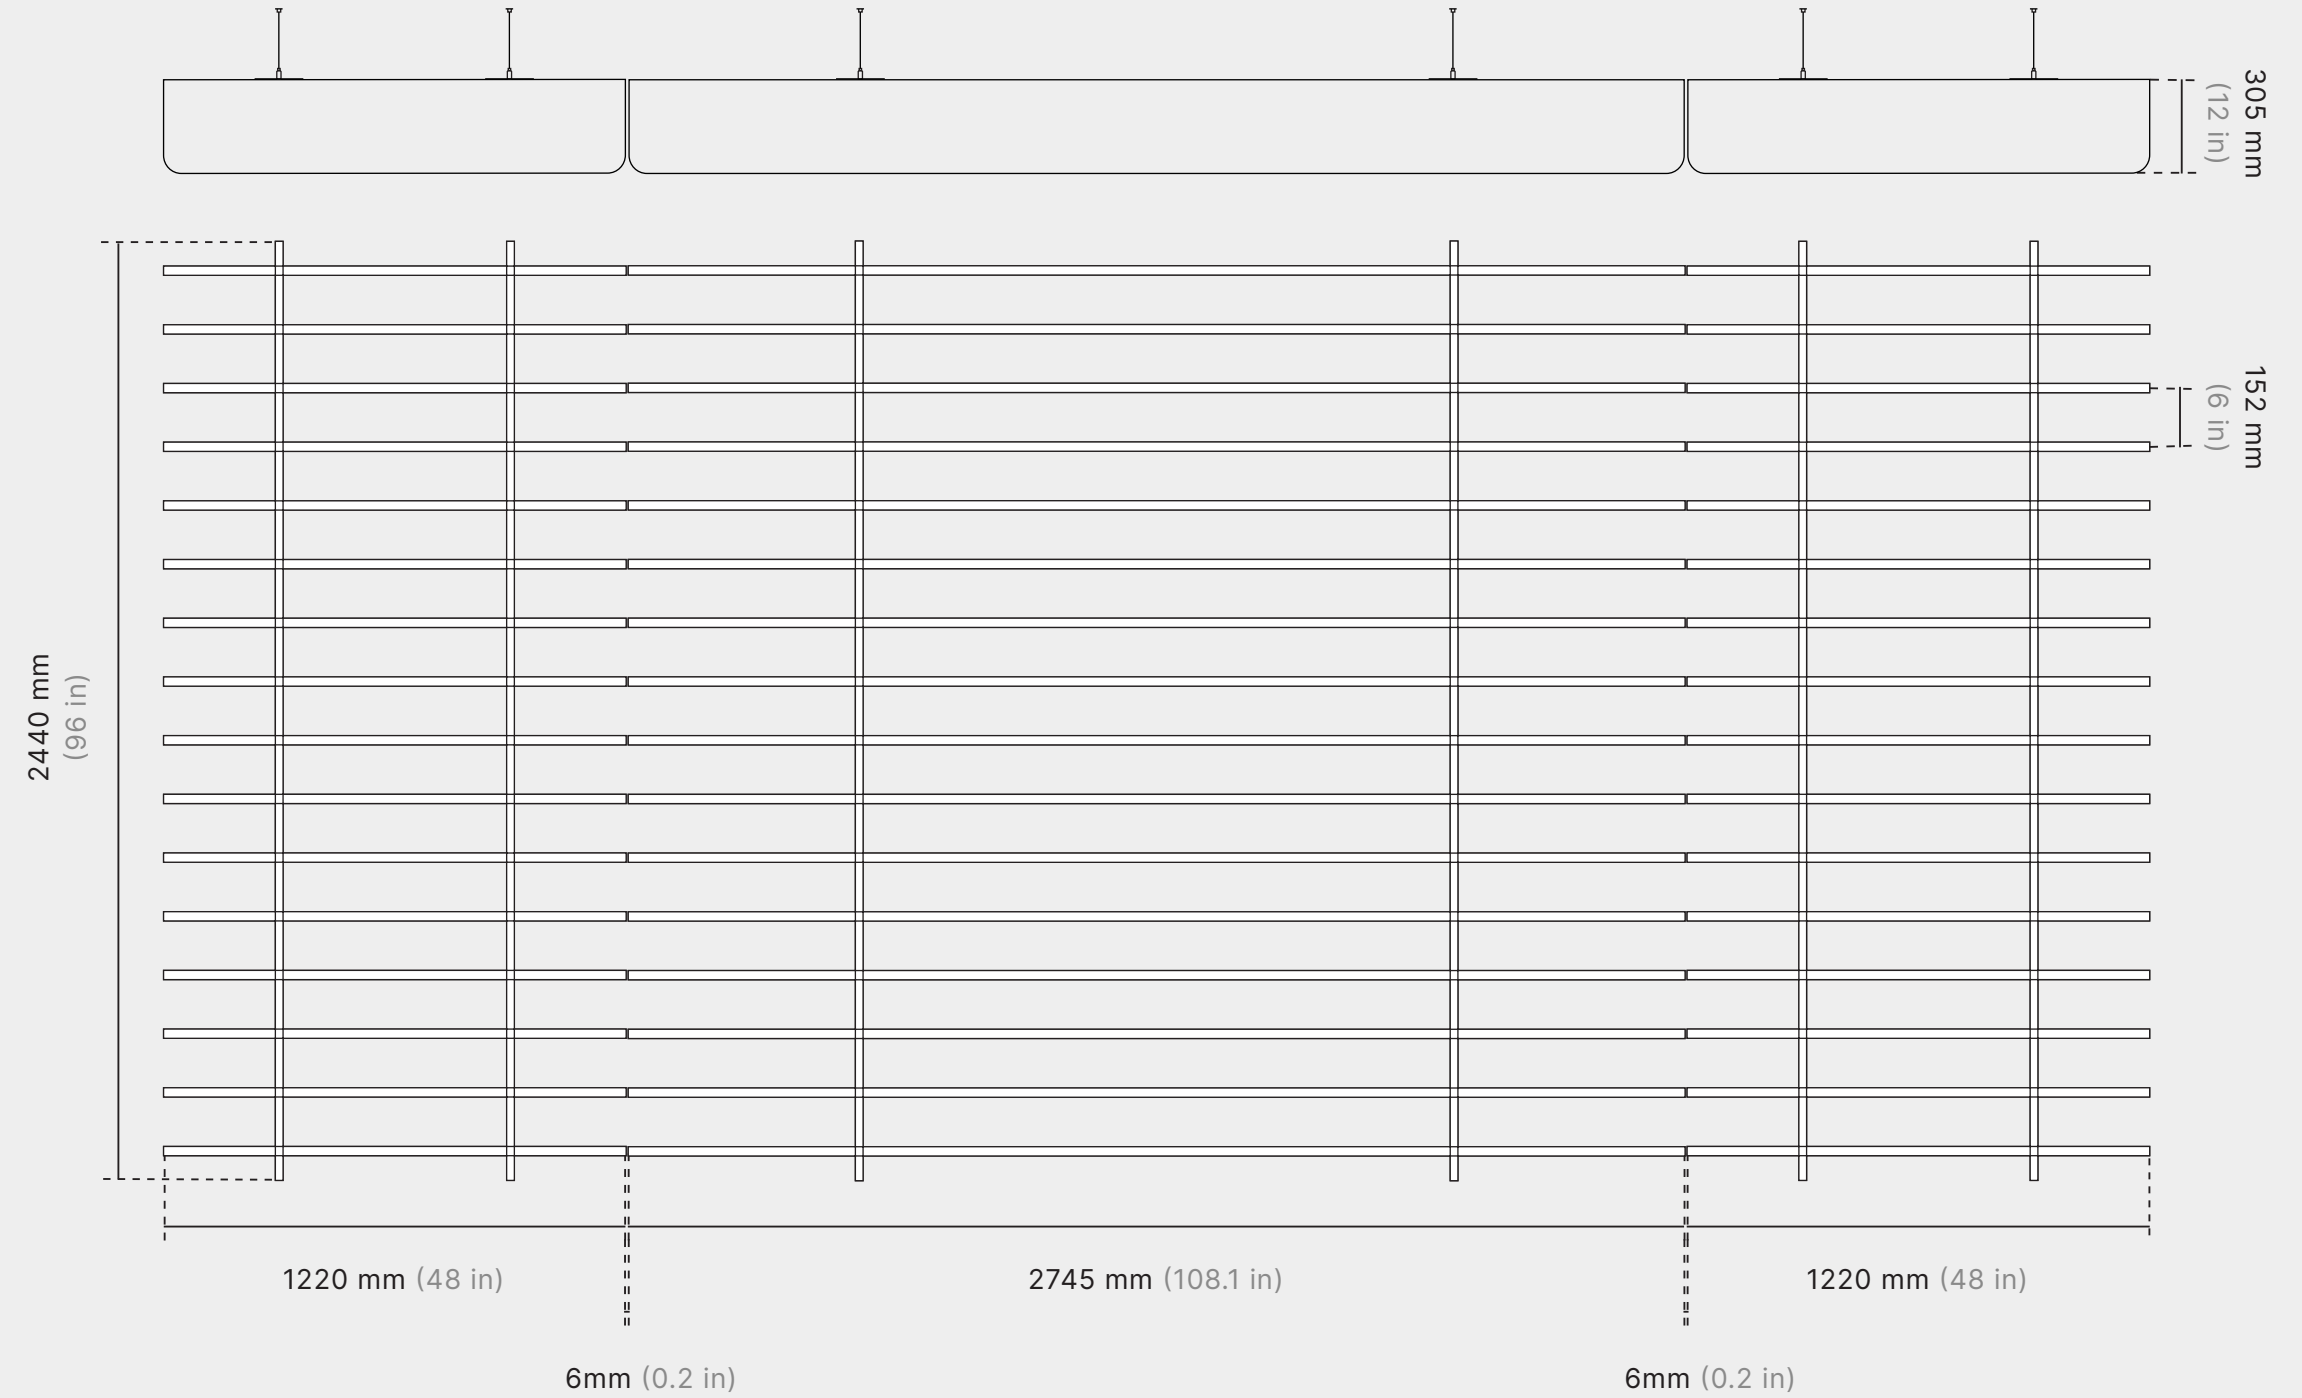

Standard Dimensions (mm)

1220 L x 305 H

2440 L x 305 H

2745 L x 305 H

Standard Thicknesses (mm)

12, 18, and 24

Edge Detail

Square Edge

Configuration Example

Standard Spacing Options

- 100mm
- 152mm
- 203mm
- 300mm
- Custom spacing available.

Standard Colours

Choose from any one of our standard colours.

Pure White
SP 07

Urban Grey
SP 79

Pumice
SP 11