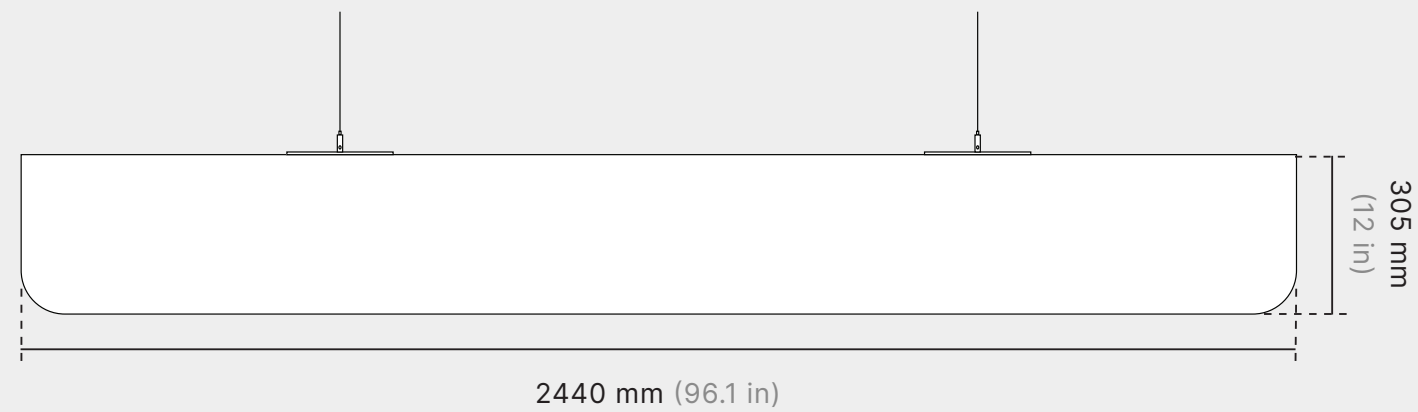

Standard Dimensions (mm)

1220 L x 305 H

2440 L x 305 H

2745 L x 305 H

Standard Thicknesses (mm)

12, 18, and 24

Edge Detail

Square Edge

Corner Detail

Filleted Corner (Standard)

Square Corner (Optional)

Customization

Baffle Length and Height can be customized to fit your space.

Configurations

Aero Baffles in a cloud configuration makes installation a breeze. Choose baffle length and spacing to suit your needs.

Configuration Example

Standard Spacing Options

- 100mm
- 152mm
- 203mm
- 300mm
- Custom spacing available.

Standard Colours

Choose from any one of our standard colours.

Pure White
SP 07

Urban Grey
SP 79

Pumice
SP 11