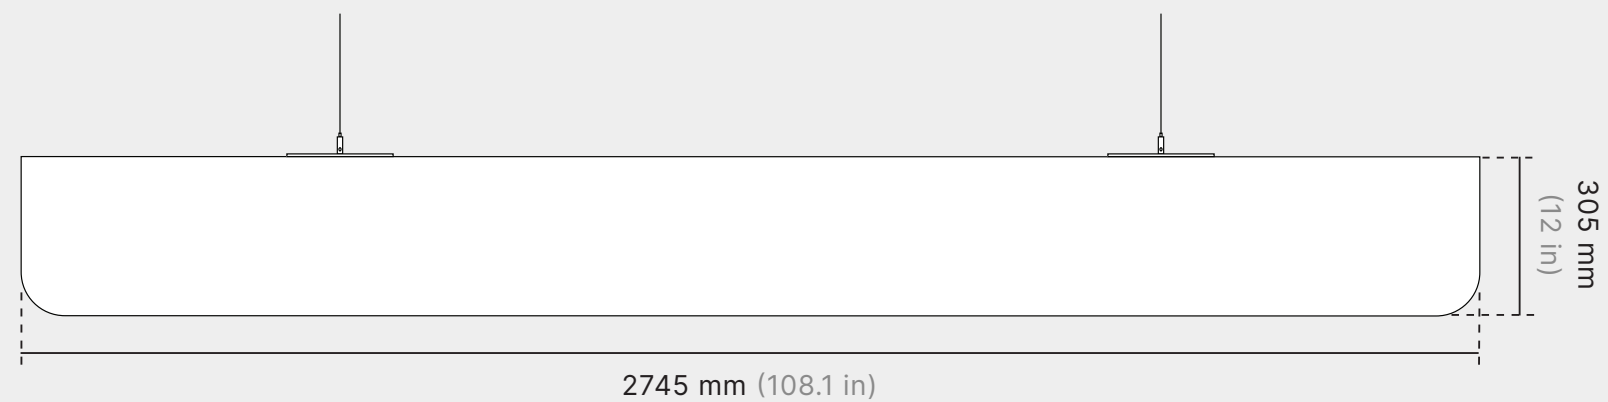

Standard Dimensions (mm)

1220 L x 305 H

2440 L x 305 H

2745 L x 305 H

Standard Thicknesses (mm)

12, 18, and 24

Edge Detail

Square Edge

Corner Detail

Filleted Corner (Standard)

Square Corner (Optional)

Customization

Baffle Length and Height can be customized to fit your space.

Configurations

Aero Baffles in a cloud configuration makes installation a breeze. Choose baffle length and spacing to suit your needs.

Configuration Example

Standard Spacing Options

- 100mm
- 152mm
- 203mm
- 300mm
- Custom spacing available.

Standard Colours

Choose from any one of our standard colours.

Pure White
SP 07

Urban Grey
SP 79

Pumice
SP 11