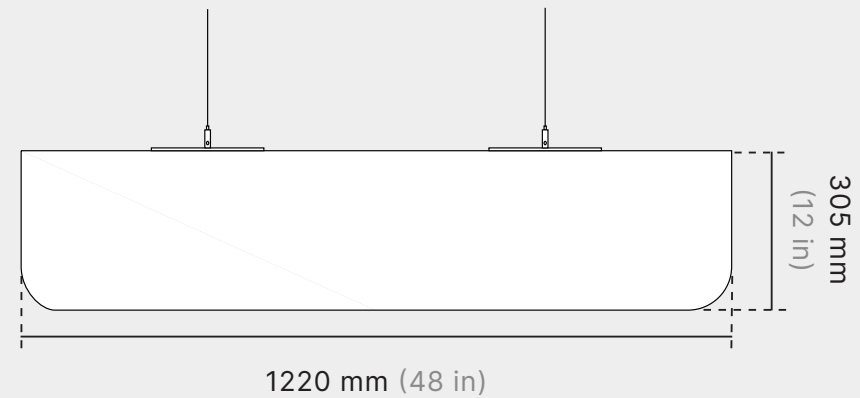

Standard Dimensions (mm)

1220 L x 305 H

2440 L x 305 H

2745 L x 305 H

Standard Thicknesses (mm)

12, 18, and 24

Edge Detail

Square Edge

Corner Detail

Filleted Corner (Standard)

Square Corner (Optional)

Customization

Baffle Length and Height can be customized to fit your space.

Configurations

Aero Baffles in a cloud configuration makes installation a breeze. Choose baffle length and spacing to suit your needs.