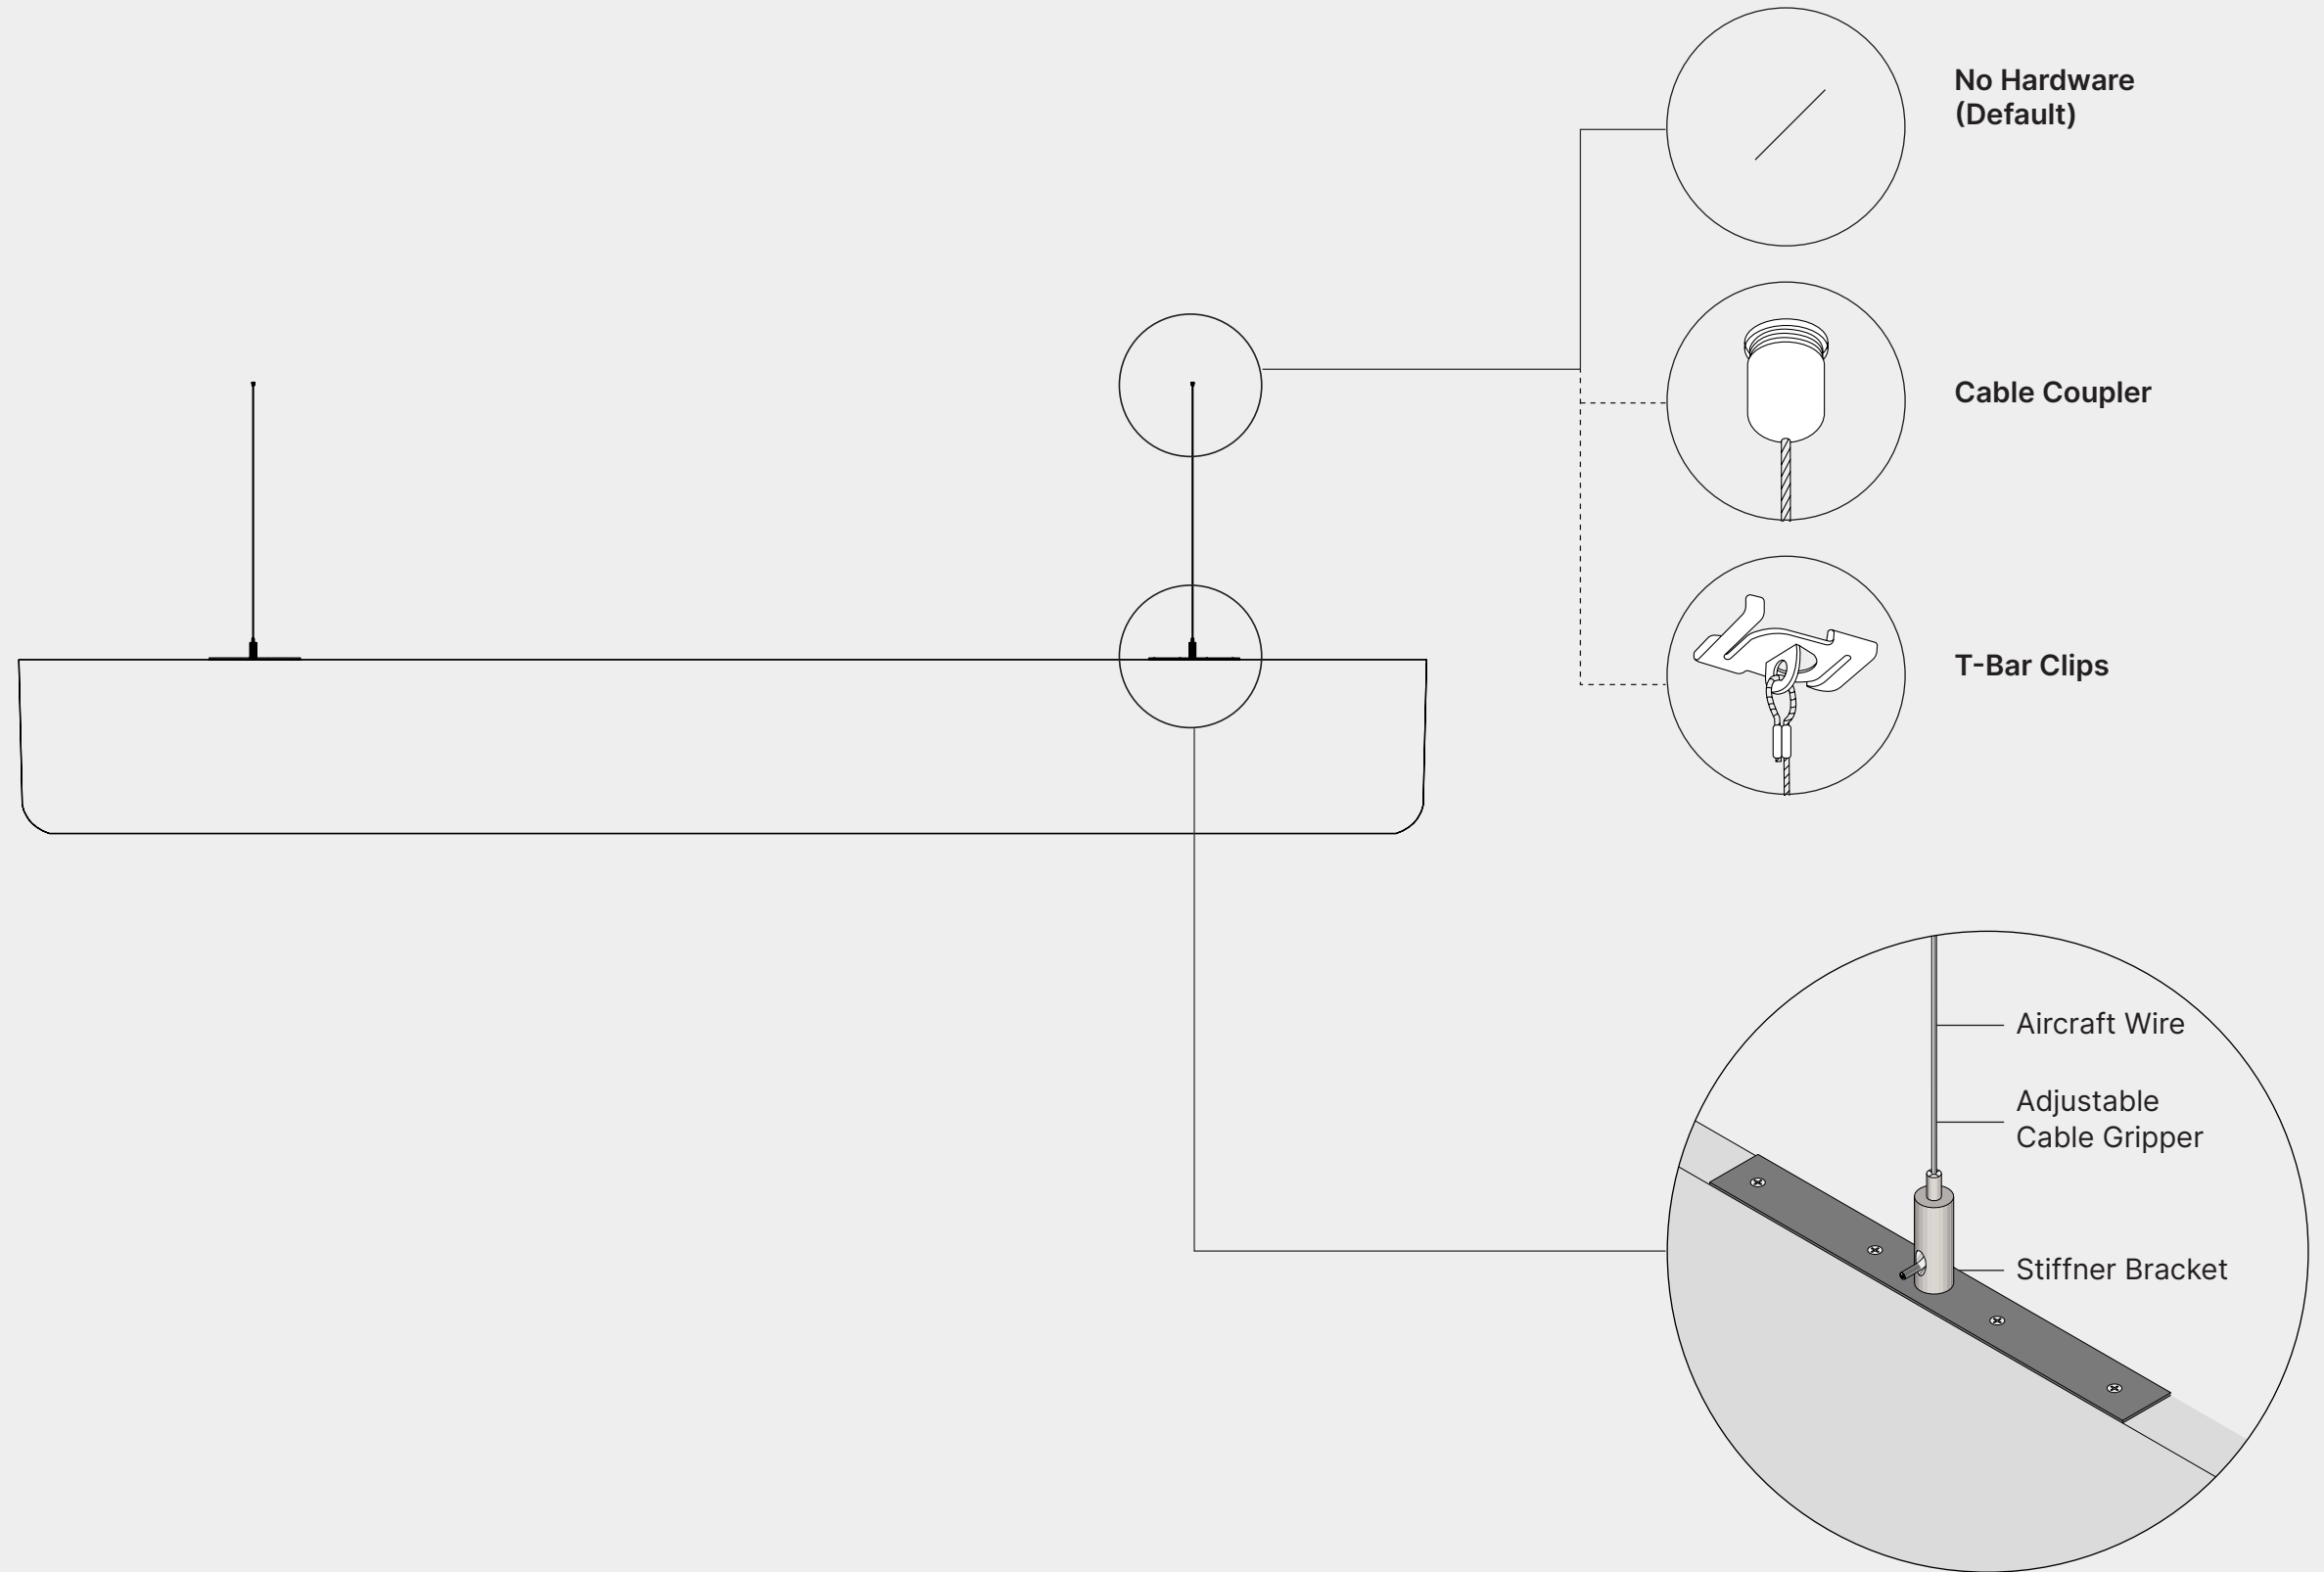

Installation and Hardware

Baffle Cloud Suspension Kit

Hardware Accessories

Channel Connector

- Connect multiple clouds together

Installation and Hardware

Baffle Suspension Kit
(Individual Suspension)

Product Specifications