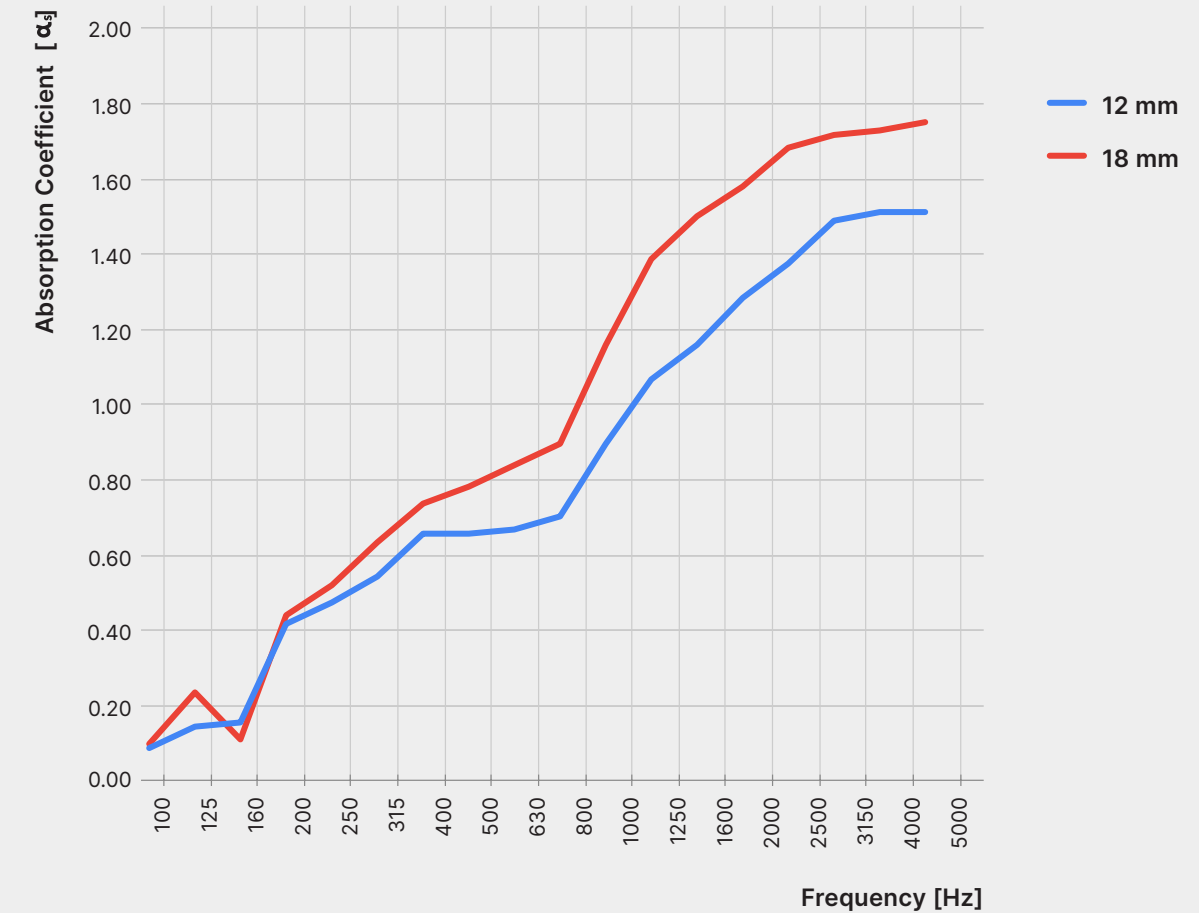

Product Specifications

Aero Baffles

Composition

100% polyester fibre

VOC Emissions

CDPH (CA 01350)

Antimicrobial Testing

Mould & mildew resistant

Fire Rating

- ASTM E84 Class A
- CAN/ULC-S102.2-10

Declare.

Sustainability

- 100% recyclable
- LBC Red List free
- Contributes to LEED certification
- Free of toxic substances and of off-gassing
- Made with ~60% recycled content from plastic water bottles

Colour & Texture Variations

The felting and dyeing process that forms the material contributes to its unique texture but also to variations in texture and colour from panel to panel. Products will be provided within an acceptable range of variation.

Sound Absorption Graph

The following values reflect the acoustic properties of the product as tested in accordance with ASTM C423-09a.

	200	250	315	400	500	630	800	1000	1250	1600	2000	2500	NRC	SAA
12 mm	0.36	0.41	0.47	0.57	0.57	0.58	0.61	0.78	0.93	1.01	1.12	1.20	0.70	0.72
18 mm	0.38	0.45	0.55	0.64	0.68	0.73	0.78	1.01	1.21	1.31	1.38	1.47	0.90	0.88