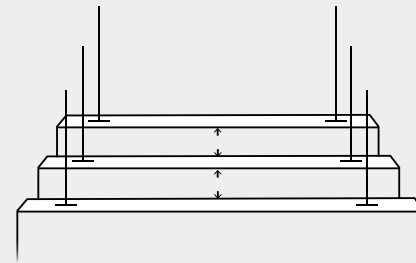

03

**Choose baffle spacing
(on center).** (pg 04)