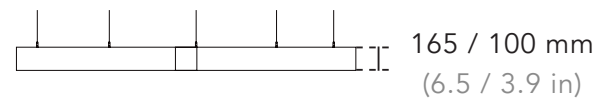

Dimensions - Baffle Cloud

Product Data

Product Code	Width x Length x Height	Spacing	Baffle Width
VAL-BF-CA1-244-244	2440 x 2440 x 165 mm 96.1 x 96.1 x 6.5 in	488 mm 19.2 in	330 mm 13 in
VAL-BF-CA1-244-274	2440 x 2745 x 165 mm 96.1 x 108.1 x 6.5 in	488 mm 19.2 in	330 mm 13 in
VAL-BF-CA2-244-244	2440 x 2440 x 165 mm 96.1 x 96.1 x 6.5 in	488 mm 19.2 in	330 mm 13 in
VAL-BF-CA2-244-274	2440 x 2745 x 165 mm 96.1 x 108.1 x 6.5 in	488 mm 19.2 in	330 mm 13 in
VAL-BF-CB1-244-244	2440 x 2440 x 100 mm 96.1 x 96.1 x 3.9 in	488 mm 19.2 in	200 mm 7.9 in
VAL-BF-CB1-244-274	2440 x 2745 x 100 mm 96.1 x 108.1 x 3.9 in	488 mm 19.2 in	200 mm 7.9 in
VAL-BF-CB2-244-244	2440 x 2440 x 100 mm 96.1 x 96.1 x 3.9 in	488 mm 19.2 in	200 mm 7.9 in
VAL-BF-CB2-244-274	2440 x 2745 x 100 mm 96.1 x 108.1 x 3.9 in	488 mm 19.2 in	200 mm 7.9 in