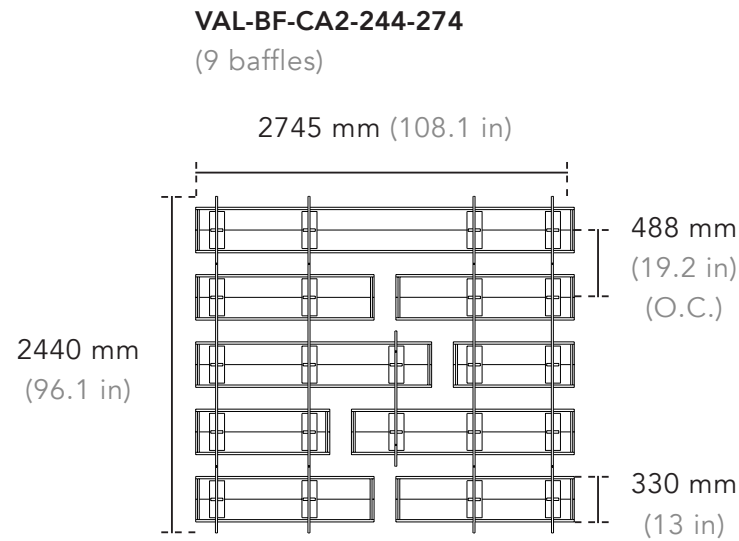

Dimensions - Baffle Cloud

Product Data

Product Code	Width x Length x Height	Spacing	Baffle Width
VAL-BF-CA1-244-244	2440 x 2440 x 165 mm 96.1 x 96.1 x 6.5 in	488 mm 19.2 in	330 mm 13 in
VAL-BF-CA1-244-274	2440 x 2745 x 165 mm 96.1 x 108.1 x 6.5 in	488 mm 19.2 in	330 mm 13 in
VAL-BF-CA2-244-244	2440 x 2440 x 165 mm 96.1 x 96.1 x 6.5 in	488 mm 19.2 in	330 mm 13 in
VAL-BF-CA2-244-274	2440 x 2745 x 165 mm 96.1 x 108.1 x 6.5 in	488 mm 19.2 in	330 mm 13 in
VAL-BF-CB1-244-244	2440 x 2440 x 100 mm 96.1 x 96.1 x 3.9 in	488 mm 19.2 in	200 mm 7.9 in
VAL-BF-CB1-244-274	2440 x 2745 x 100 mm 96.1 x 108.1 x 3.9 in	488 mm 19.2 in	200 mm 7.9 in
VAL-BF-CB2-244-244	2440 x 2440 x 100 mm 96.1 x 96.1 x 3.9 in	488 mm 19.2 in	200 mm 7.9 in
VAL-BF-CB2-244-274	2440 x 2745 x 100 mm 96.1 x 108.1 x 3.9 in	488 mm 19.2 in	200 mm 7.9 in