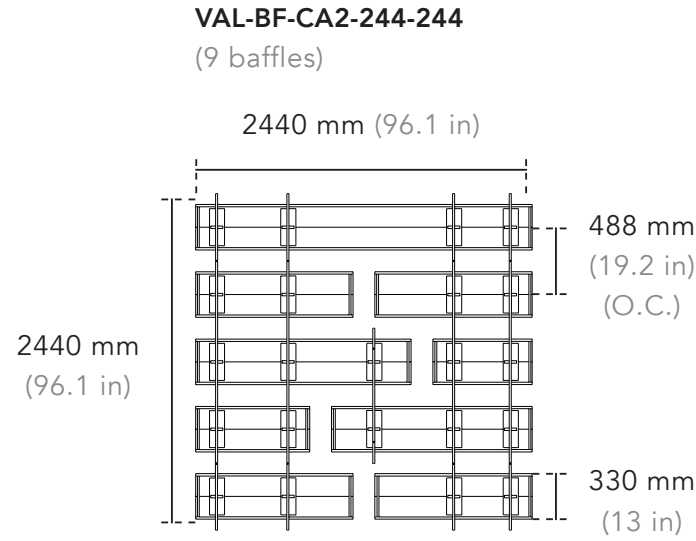

Dimensions - Baffle Cloud

Product Data

Product Code	Width x Length x Height	Spacing	Baffle Width
VAL-BF-CA1-244-244	2440 x 2440 x 165 mm 96.1 x 96.1 x 6.5 in	488 mm 19.2 in	330 mm 13 in
VAL-BF-CA1-244-274	2440 x 2745 x 165 mm 96.1 x 108.1 x 6.5 in	488 mm 19.2 in	330 mm 13 in
VAL-BF-CA2-244-244	2440 x 2440 x 165 mm 96.1 x 96.1 x 6.5 in	488 mm 19.2 in	330 mm 13 in
VAL-BF-CA2-244-274	2440 x 2745 x 165 mm 96.1 x 108.1 x 6.5 in	488 mm 19.2 in	330 mm 13 in
VAL-BF-CB1-244-244	2440 x 2440 x 100 mm 96.1 x 96.1 x 3.9 in	488 mm 19.2 in	200 mm 7.9 in
VAL-BF-CB1-244-274	2440 x 2745 x 100 mm 96.1 x 108.1 x 3.9 in	488 mm 19.2 in	200 mm 7.9 in
VAL-BF-CB2-244-244	2440 x 2440 x 100 mm 96.1 x 96.1 x 3.9 in	488 mm 19.2 in	200 mm 7.9 in
VAL-BF-CB2-244-274	2440 x 2745 x 100 mm 96.1 x 108.1 x 3.9 in	488 mm 19.2 in	200 mm 7.9 in