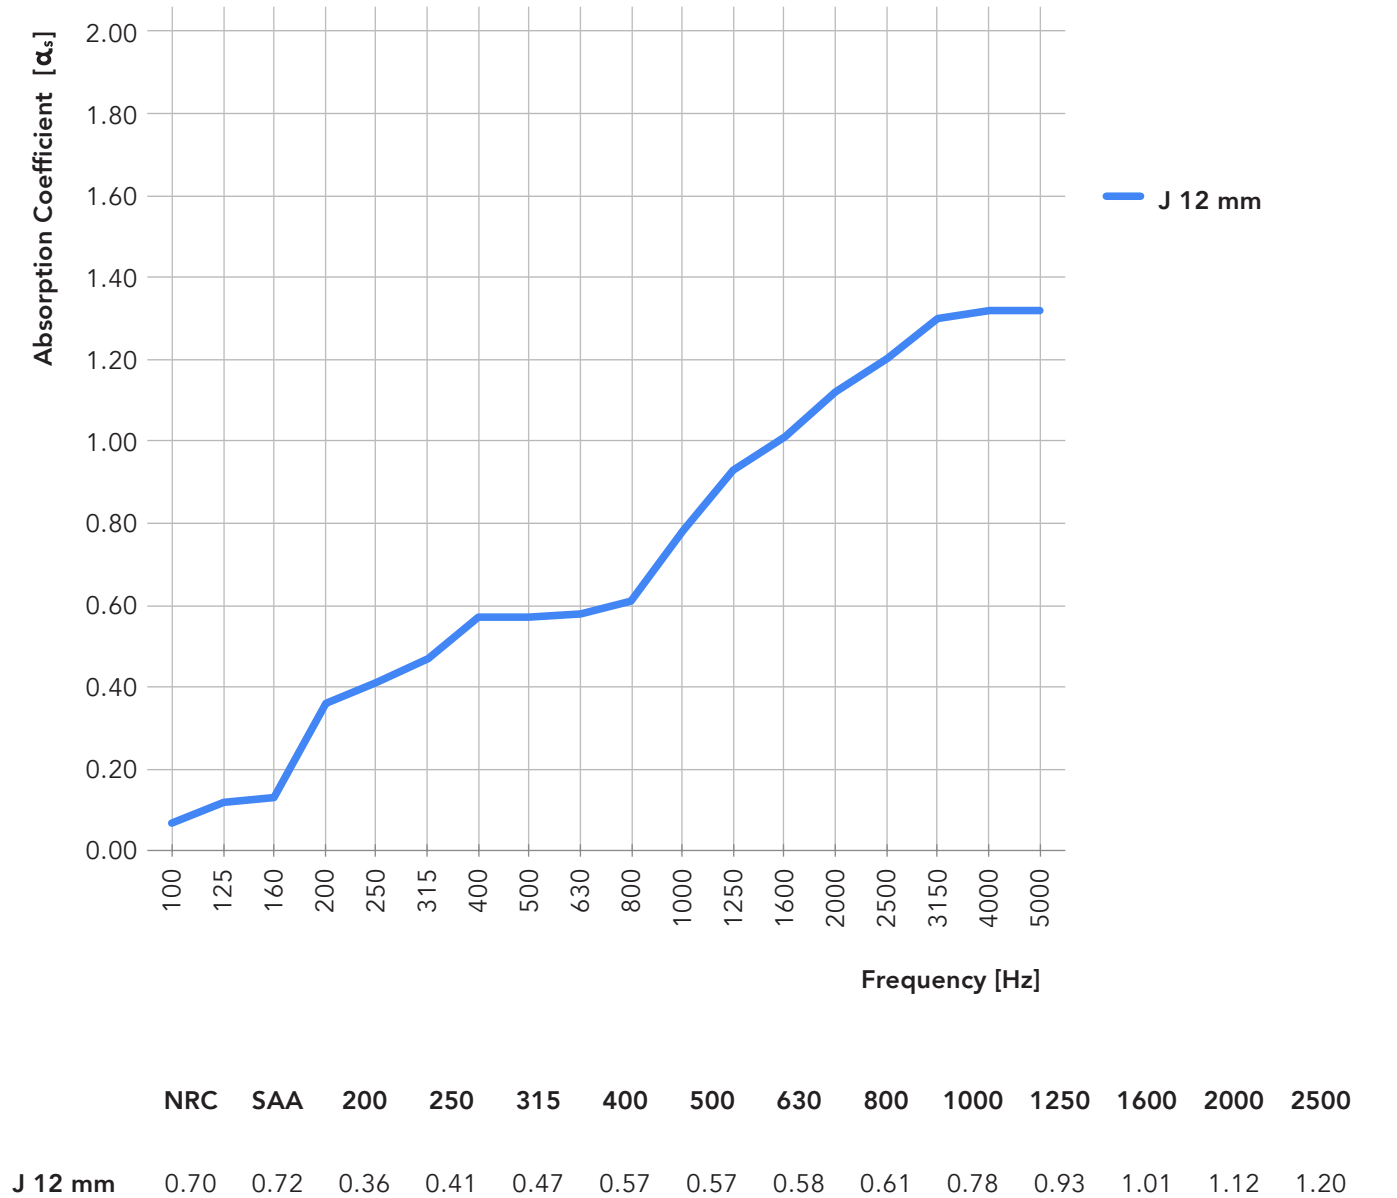

Acoustic Properties

The following values reflect the acoustic properties of the product as tested in accordance with ASTM C423-09a using Type J mounting.