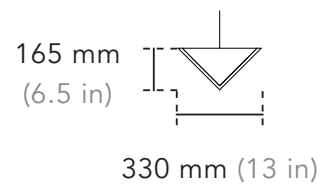

Dimensions - Individual Baffles

* Custom shape and size available.

VAL-BF-A-033-xxx