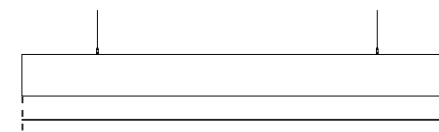

VAL-BF-x-xxx-171