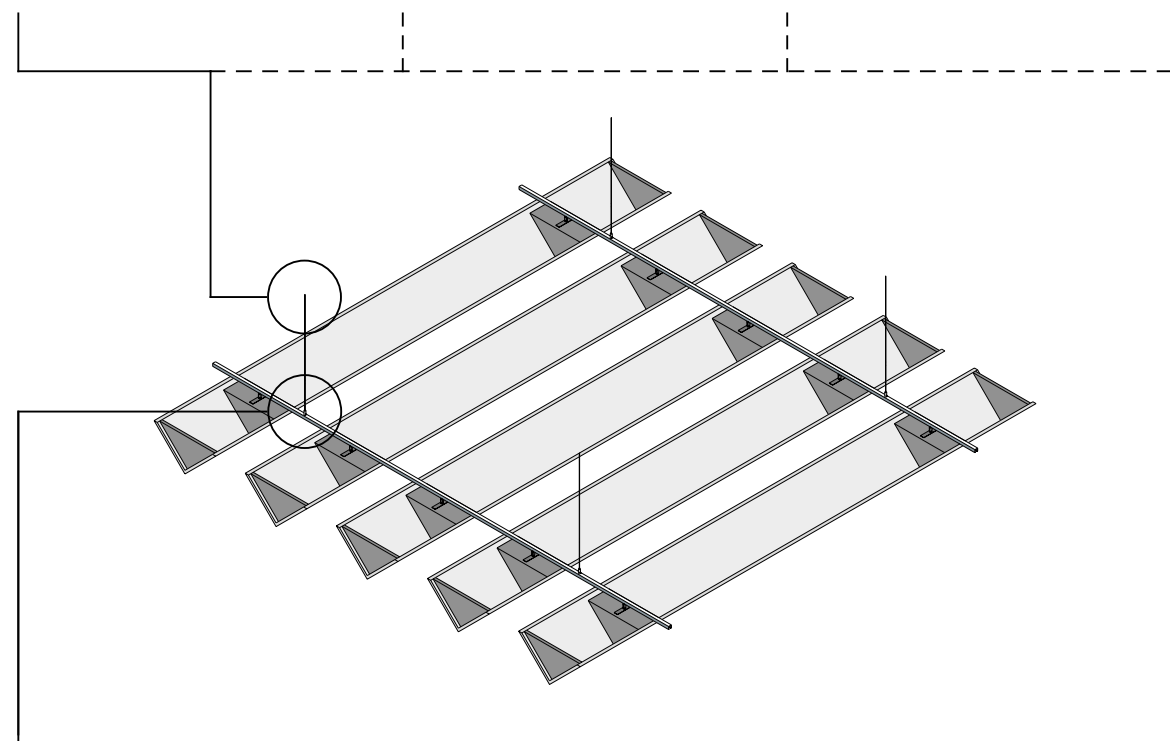

Installation - Valley Baffle Kit (KT-VABF-00)

Specify optional ceiling and accessory hardware at the time of ordering.

Ceiling Hardware Options

No Hardware
(default)

Cable Coupler
(KT-CCPL-00)

Adjustable Cable Gripper
(KT-CGRP-00)

T-bar Clips
(KT-TCLP-00)

Product Hardware

Aluminum Channel with
Adjustable Cable Gripper

- Clear anodized finish
  (matte black available)
- Suspension point pre-mounted but can be repositioned on site

Product Care

Handling & Storage

Handle products with care so as to avoid folding the polyester felt, chipping its edges or indenting its faces. Store products in their original containers in a well-ventilated area until the intended application environment is ready for installation. Allow products to acclimatize to environmental conditions. Lay them flat on their faces; do not stand them on their edges. Protect from moisture, heat, direct sunlight and the elements.

Maintenance

Lightly brush or gently vacuum to remove dust from polyester felt. Clean with warm water and mild, non-toxic soap to remove spills. Test solution on an inconspicuous spot before applying to more visible areas. Blot with a dry cloth after applying the solution to avoid saturating the material. Avoid applying too much pressure when cleaning the products.

Warranty

AKUSTUS warrants the construction and finish of all our products to be free from defects in material and workmanship for a period of 1 year from the date of purchase.