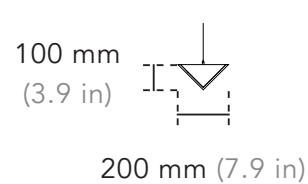

VAL-BF-B-020-xxx