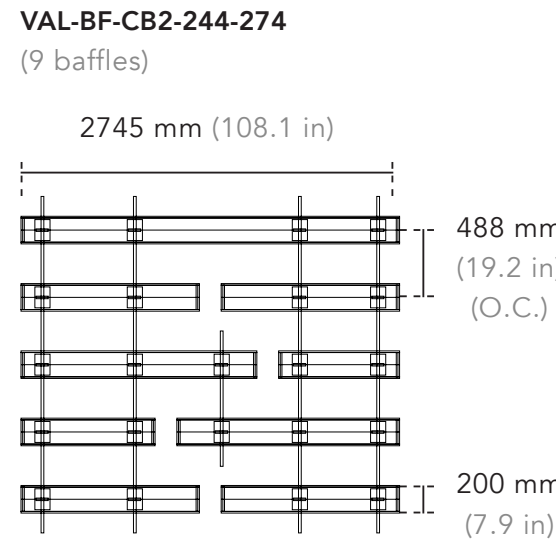

Dimensions - Baffle Cloud

Product Data

Product Code	Width x Length x Height	Spacing	Baffle Width
VAL-BF-CA1-244-244	2440 x 2440 x 165 mm 96.1 x 96.1 x 6.5 in	488 mm 19.2 in	330 mm 13 in
VAL-BF-CA1-244-274	2440 x 2745 x 165 mm 96.1 x 108.1 x 6.5 in	488 mm 19.2 in	330 mm 13 in
VAL-BF-CA2-244-244	2440 x 2440 x 165 mm 96.1 x 96.1 x 6.5 in	488 mm 19.2 in	330 mm 13 in
VAL-BF-CA2-244-274	2440 x 2745 x 165 mm 96.1 x 108.1 x 6.5 in	488 mm 19.2 in	330 mm 13 in
VAL-BF-CB1-244-244	2440 x 2440 x 100 mm 96.1 x 96.1 x 3.9 in	488 mm 19.2 in	200 mm 7.9 in
VAL-BF-CB1-244-274	2440 x 2745 x 100 mm 96.1 x 108.1 x 3.9 in	488 mm 19.2 in	200 mm 7.9 in
VAL-BF-CB2-244-244	2440 x 2440 x 100 mm 96.1 x 96.1 x 3.9 in	488 mm 19.2 in	200 mm 7.9 in
VAL-BF-CB2-244-274	2440 x 2745 x 100 mm 96.1 x 108.1 x 3.9 in	488 mm 19.2 in	200 mm 7.9 in