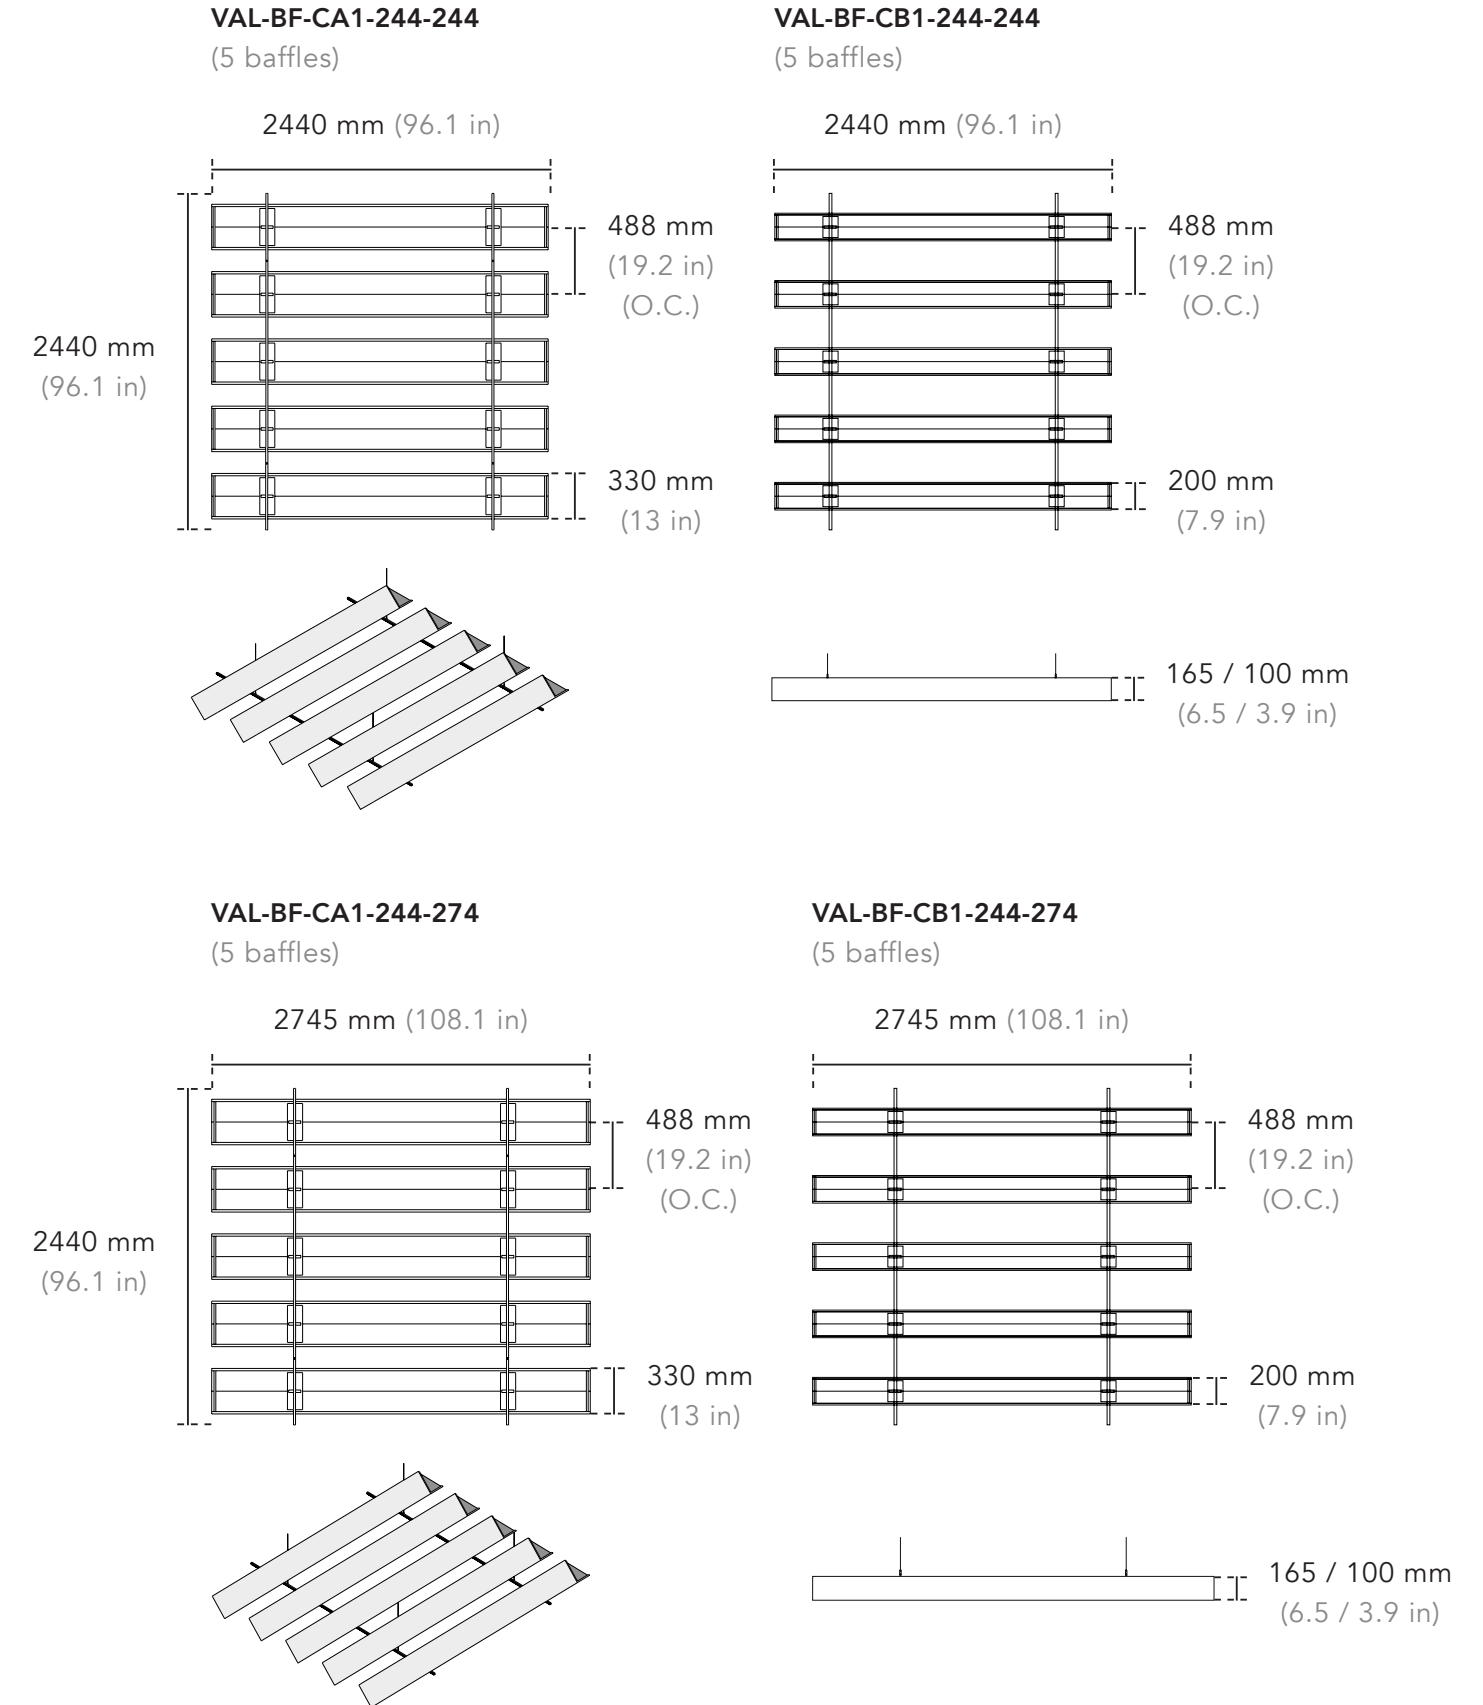

Product Data

Product Code	Width	Length	Height
VAL-BF-A-033-072 / VAL-BF-B-020-072	330 / 200 mm 13 / 7.9 in	720 mm 28.3 in	165 / 100 mm 6.5 / 3.9 in
VAL-BF-A-033-082 / VAL-BF-B-020-082	330 / 200 mm 13 / 7.9 in	827 mm 32.6 in	165 / 100 mm 6.5 / 3.9 in
VAL-BF-A-033-087 / VAL-BF-B-020-087	330 / 200 mm 13 / 7.9 in	877 mm 34.5 in	165 / 100 mm 6.5 / 3.9 in
VAL-BF-A-033-097 / VAL-BF-B-020-097	330 / 200 mm 13 / 7.9 in	972 mm 38.3 in	165 / 100 mm 6.5 / 3.9 in
VAL-BF-A-033-114 / VAL-BF-B-020-114	330 / 200 mm 13 / 7.9 in	1141 mm 44.9 in	165 / 100 mm 6.5 / 3.9 in
VAL-BF-A-033-129 / VAL-BF-B-020-129	330 / 200 mm 13 / 7.9 in	1293.5 mm 50.9 in	165 / 100 mm 6.5 / 3.9 in
VAL-BF-A-033-145 / VAL-BF-B-020-145	330 / 200 mm 13 / 7.9 in	1455 mm 57.3 in	165 / 100 mm 6.5 / 3.9 in
VAL-BF-A-033-156 / VAL-BF-B-020-156	330 / 200 mm 13 / 7.9 in	1562 mm 61.5 in	165 / 100 mm 6.5 / 3.9 in
VAL-BF-A-033-161 / VAL-BF-B-020-161	330 / 200 mm 13 / 7.9 in	1615 mm 63.6 in	165 / 100 mm 6.5 / 3.9 in
VAL-BF-A-033-171 / VAL-BF-B-020-171	330 / 200 mm 13 / 7.9 in	1710 mm 67.3 in	165 / 100 mm 6.5 / 3.9 in
VAL-BF-A-033-244 / VAL-BF-B-020-244	330 / 200 mm 13 / 7.9 in	2440 mm 96.1 in	165 / 100 mm 6.5 / 3.9 in
VAL-BF-A-033-274 / VAL-BF-B-020-274	330 / 200 mm 13 / 7.9 in	2745 mm 108.1 in	165 / 100 mm 6.5 / 3.9 in

Dimensions - Baffle Cloud

* Custom shape and size available.