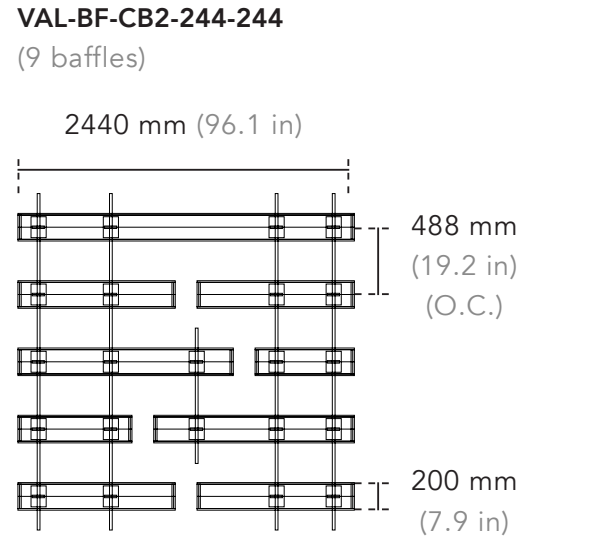

Dimensions - Baffle Cloud

Product Data

Product Code	Width x Length x Height	Spacing	Baffle Width
VAL-BF-CA1-244-244	2440 x 2440 x 165 mm 96.1 x 96.1 x 6.5 in	488 mm 19.2 in	330 mm 13 in
VAL-BF-CA1-244-274	2440 x 2745 x 165 mm 96.1 x 108.1 x 6.5 in	488 mm 19.2 in	330 mm 13 in
VAL-BF-CA2-244-244	2440 x 2440 x 165 mm 96.1 x 96.1 x 6.5 in	488 mm 19.2 in	330 mm 13 in
VAL-BF-CA2-244-274	2440 x 2745 x 165 mm 96.1 x 108.1 x 6.5 in	488 mm 19.2 in	330 mm 13 in
VAL-BF-CB1-244-244	2440 x 2440 x 100 mm 96.1 x 96.1 x 3.9 in	488 mm 19.2 in	200 mm 7.9 in
VAL-BF-CB1-244-274	2440 x 2745 x 100 mm 96.1 x 108.1 x 3.9 in	488 mm 19.2 in	200 mm 7.9 in
VAL-BF-CB2-244-244	2440 x 2440 x 100 mm 96.1 x 96.1 x 3.9 in	488 mm 19.2 in	200 mm 7.9 in
VAL-BF-CB2-244-274	2440 x 2745 x 100 mm 96.1 x 108.1 x 3.9 in	488 mm 19.2 in	200 mm 7.9 in