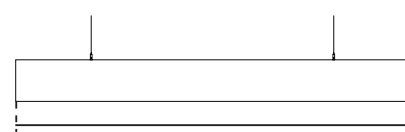

VAL-BF-x-xxx-156