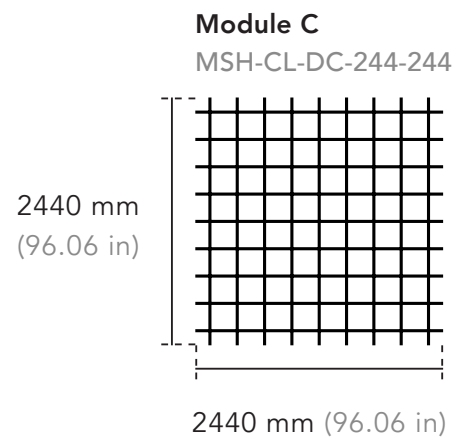

Dimensions - Drop

Modules can be connected together to create a continuous ceiling feature.

* Custom shape and size available.

Dimensions - Drop

Product Data

Product Code	Width	Length	Height
MSH-CL-DA-244-244 Drop, Module A	2440 mm 96.06 in	2440 mm 96.06 in	600 mm 23.62 in
MSH-CL-DA-274-274 Drop, Module A	2745 mm 108.07 in	2745 mm 108.07 in	600 mm 23.62 in
MSH-CL-DB-244-244 Drop, Module B	2440 mm 96.06 in	2440 mm 96.06 in	600 mm 23.62 in
MSH-CL-DB-274-274 Drop, Module B	2745 mm 108.07 in	2745 mm 108.07 in	600 mm 23.62 in
MSH-CL-DC-244-244 Drop, Module C	2440 mm 96.06 in	2440 mm 96.06 in	400 mm 15.75 in
MSH-CL-DC-274-274 Drop, Module C	2745 mm 108.07 in	2745 mm 108.07 in	400 mm 15.75 in
MSH-CL-DD-244-244 Drop, Module D	2440 mm 96.06 in	2440 mm 96.06 in	400 mm 15.75 in
MSH-CL-DD-274-274 Drop, Module D	2745 mm 108.07 in	2745 mm 108.07 in	400 mm 15.75 in

Configurations - Drop

Dimensions - Storm

Modules can be connected together to create a continuous ceiling feature.

* Custom shape and size available.

Product Data

Product Code	Width	Length	Height
MSH-CL-SA-244-244 Storm, Module A	2440 mm 96.06 in	2440 mm 96.06 in	600 mm 23.62 in
MSH-CL-SA-274-274 Storm, Module A	2745 mm 108.07 in	2745 mm 108.07 in	600 mm 23.62 in
MSH-CL-SB-244-244 Storm, Module B	2440 mm 96.06 in	2440 mm 96.06 in	400 mm 15.75 in
MSH-CL-SB-274-274 Storm, Module B	2745 mm 108.07 in	2745 mm 108.07 in	400 mm 15.75 in
MSH-CL-SC-244-244 Storm, Module C	2440 mm 96.06 in	2440 mm 96.06 in	600 mm 23.62 in
MSH-CL-SC-274-274 Storm, Module C	2745 mm 108.07 in	2745 mm 108.07 in	600 mm 23.62 in