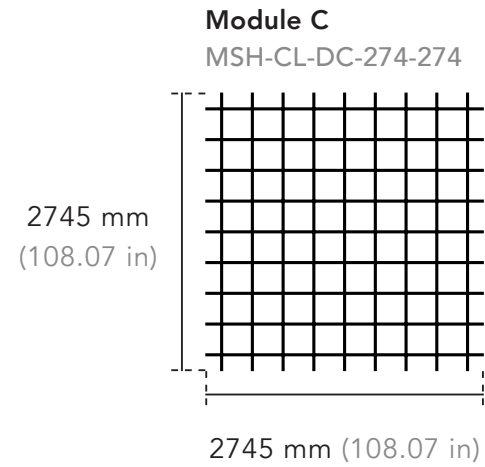

Dimensions - Drop

Modules can be connected together to create a continuous ceiling feature.

* Custom shape and size available.

Dimensions - Drop

Product Data

Product Code	Width	Length	Height
MSH-CL-DA-244-244 Drop, Module A	2440 mm 96.06 in	2440 mm 96.06 in	600 mm 23.62 in
MSH-CL-DA-274-274 Drop, Module A	2745 mm 108.07 in	2745 mm 108.07 in	600 mm 23.62 in
MSH-CL-DB-244-244 Drop, Module B	2440 mm 96.06 in	2440 mm 96.06 in	600 mm 23.62 in
MSH-CL-DB-274-274 Drop, Module B	2745 mm 108.07 in	2745 mm 108.07 in	600 mm 23.62 in
MSH-CL-DC-244-244 Drop, Module C	2440 mm 96.06 in	2440 mm 96.06 in	400 mm 15.75 in
MSH-CL-DC-274-274 Drop, Module C	2745 mm 108.07 in	2745 mm 108.07 in	400 mm 15.75 in
MSH-CL-DD-244-244 Drop, Module D	2440 mm 96.06 in	2440 mm 96.06 in	400 mm 15.75 in
MSH-CL-DD-274-274 Drop, Module D	2745 mm 108.07 in	2745 mm 108.07 in	400 mm 15.75 in

Configurations - Drop

Dimensions - Storm

Modules can be connected together to create a continuous ceiling feature.

* Custom shape and size available.

Product Data

Product Code	Width	Length	Height
MSH-CL-SA-244-244 Storm, Module A	2440 mm 96.06 in	2440 mm 96.06 in	600 mm 23.62 in
MSH-CL-SA-274-274 Storm, Module A	2745 mm 108.07 in	2745 mm 108.07 in	600 mm 23.62 in
MSH-CL-SB-244-244 Storm, Module B	2440 mm 96.06 in	2440 mm 96.06 in	400 mm 15.75 in
MSH-CL-SB-274-274 Storm, Module B	2745 mm 108.07 in	2745 mm 108.07 in	400 mm 15.75 in
MSH-CL-SC-244-244 Storm, Module C	2440 mm 96.06 in	2440 mm 96.06 in	600 mm 23.62 in
MSH-CL-SC-274-274 Storm, Module C	2745 mm 108.07 in	2745 mm 108.07 in	600 mm 23.62 in