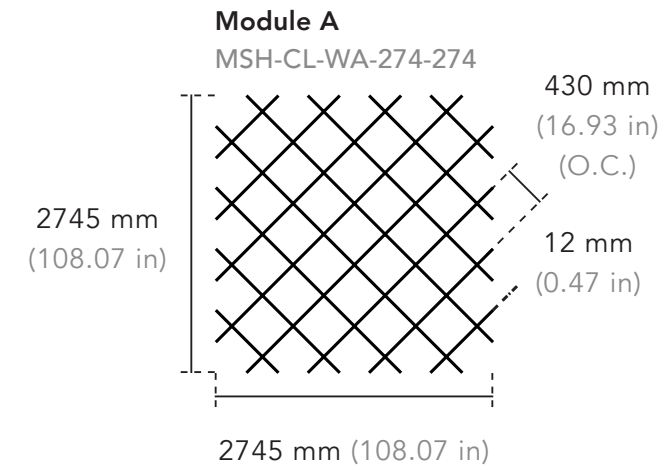

Configurations - Drop

Dimensions - Storm

Modules can be connected together to create a continuous ceiling feature.

* Custom shape and size available.

Product Data

Product Code	Width	Length	Height
MSH-CL-SA-244-244 Storm, Module A	2440 mm 96.06 in	2440 mm 96.06 in	600 mm 23.62 in
MSH-CL-SA-274-274 Storm, Module A	2745 mm 108.07 in	2745 mm 108.07 in	600 mm 23.62 in
MSH-CL-SB-244-244 Storm, Module B	2440 mm 96.06 in	2440 mm 96.06 in	400 mm 15.75 in
MSH-CL-SB-274-274 Storm, Module B	2745 mm 108.07 in	2745 mm 108.07 in	400 mm 15.75 in
MSH-CL-SC-244-244 Storm, Module C	2440 mm 96.06 in	2440 mm 96.06 in	600 mm 23.62 in
MSH-CL-SC-274-274 Storm, Module C	2745 mm 108.07 in	2745 mm 108.07 in	600 mm 23.62 in

Configurations - Storm

Dimensions - Wave

Modules can be connected together to create a continuous ceiling feature.

* Custom shape and size available.

Product Data

Product Code	Width	Length	Height
MSH-CL-WA-244-244 Wave, Module A	2440 mm 96.06 in	2440 mm 96.06 in	600 mm 23.62 in
MSH-CL-WA-274-274 Wave, Module A	2745 mm 108.07 in	2745 mm 108.07 in	600 mm 23.62 in
MSH-CL-WB-244-244 Wave, Module B	2440 mm 96.06 in	2440 mm 96.06 in	600 mm 23.62 in
MSH-CL-WB-274-274 Wave, Module B	2745 mm 108.07 in	2745 mm 108.07 in	600 mm 23.62 in