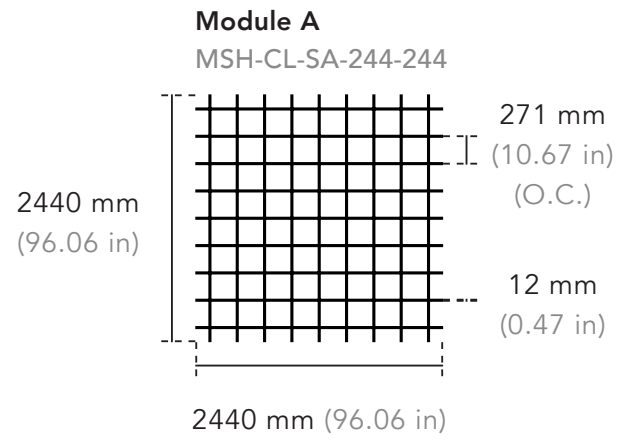

Dimensions - Drop

Modules can be connected together to create a continuous ceiling feature.

* Custom shape and size available.

Dimensions - Drop

Product Data

Product Code	Width	Length	Height
MSH-CL-DA-244-244 Drop, Module A	2440 mm 96.06 in	2440 mm 96.06 in	600 mm 23.62 in
MSH-CL-DA-274-274 Drop, Module A	2745 mm 108.07 in	2745 mm 108.07 in	600 mm 23.62 in
MSH-CL-DB-244-244 Drop, Module B	2440 mm 96.06 in	2440 mm 96.06 in	600 mm 23.62 in
MSH-CL-DB-274-274 Drop, Module B	2745 mm 108.07 in	2745 mm 108.07 in	600 mm 23.62 in
MSH-CL-DC-244-244 Drop, Module C	2440 mm 96.06 in	2440 mm 96.06 in	400 mm 15.75 in
MSH-CL-DC-274-274 Drop, Module C	2745 mm 108.07 in	2745 mm 108.07 in	400 mm 15.75 in
MSH-CL-DD-244-244 Drop, Module D	2440 mm 96.06 in	2440 mm 96.06 in	400 mm 15.75 in
MSH-CL-DD-274-274 Drop, Module D	2745 mm 108.07 in	2745 mm 108.07 in	400 mm 15.75 in

Configurations - Drop

Dimensions - Storm

Modules can be connected together to create a continuous ceiling feature.

* Custom shape and size available.

Product Data

Product Code	Width	Length	Height
MSH-CL-SA-244-244 Storm, Module A	2440 mm 96.06 in	2440 mm 96.06 in	600 mm 23.62 in
MSH-CL-SA-274-274 Storm, Module A	2745 mm 108.07 in	2745 mm 108.07 in	600 mm 23.62 in
MSH-CL-SB-244-244 Storm, Module B	2440 mm 96.06 in	2440 mm 96.06 in	400 mm 15.75 in
MSH-CL-SB-274-274 Storm, Module B	2745 mm 108.07 in	2745 mm 108.07 in	400 mm 15.75 in
MSH-CL-SC-244-244 Storm, Module C	2440 mm 96.06 in	2440 mm 96.06 in	600 mm 23.62 in
MSH-CL-SC-274-274 Storm, Module C	2745 mm 108.07 in	2745 mm 108.07 in	600 mm 23.62 in