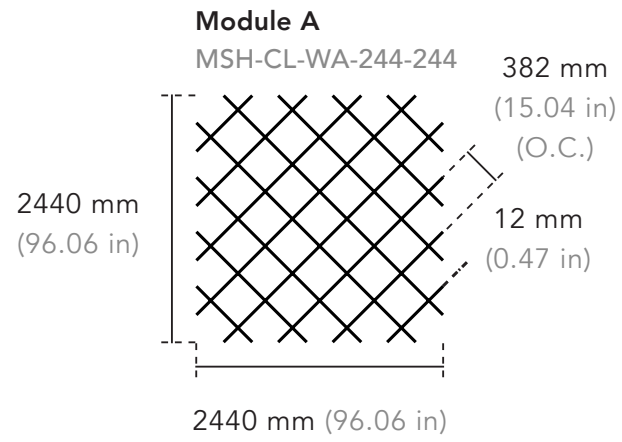

Configurations - Drop

Dimensions - Storm

Modules can be connected together to create a continuous ceiling feature.

* Custom shape and size available.

Product Data

Product Code	Width	Length	Height
MSH-CL-SA-244-244 Storm, Module A	2440 mm 96.06 in	2440 mm 96.06 in	600 mm 23.62 in
MSH-CL-SA-274-274 Storm, Module A	2745 mm 108.07 in	2745 mm 108.07 in	600 mm 23.62 in
MSH-CL-SB-244-244 Storm, Module B	2440 mm 96.06 in	2440 mm 96.06 in	400 mm 15.75 in
MSH-CL-SB-274-274 Storm, Module B	2745 mm 108.07 in	2745 mm 108.07 in	400 mm 15.75 in
MSH-CL-SC-244-244 Storm, Module C	2440 mm 96.06 in	2440 mm 96.06 in	600 mm 23.62 in
MSH-CL-SC-274-274 Storm, Module C	2745 mm 108.07 in	2745 mm 108.07 in	600 mm 23.62 in

Configurations - Storm

Dimensions - Wave

Modules can be connected together to create a continuous ceiling feature.

* Custom shape and size available.

Product Data

Product Code	Width	Length	Height
MSH-CL-WA-244-244 Wave, Module A	2440 mm 96.06 in	2440 mm 96.06 in	600 mm 23.62 in
MSH-CL-WA-274-274 Wave, Module A	2745 mm 108.07 in	2745 mm 108.07 in	600 mm 23.62 in
MSH-CL-WB-244-244 Wave, Module B	2440 mm 96.06 in	2440 mm 96.06 in	600 mm 23.62 in
MSH-CL-WB-274-274 Wave, Module B	2745 mm 108.07 in	2745 mm 108.07 in	600 mm 23.62 in