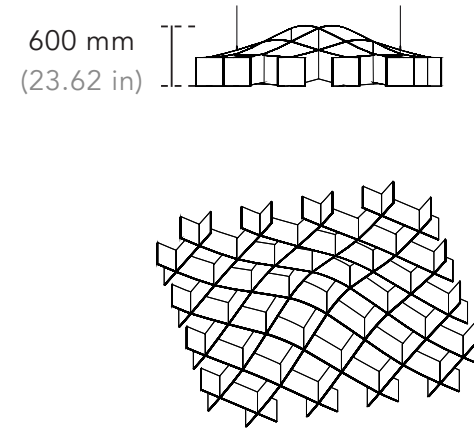

Dimensions - Wave

Modules can be connected together to create a continuous ceiling feature.

* Custom shape and size available.