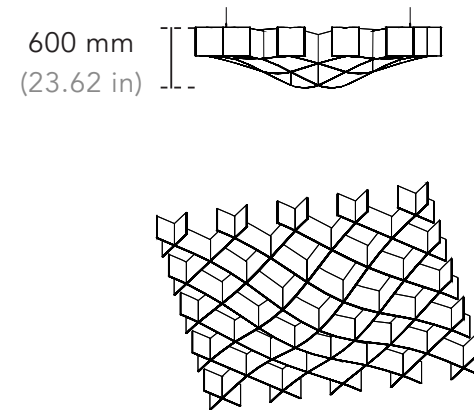

Dimensions - Wave

Modules can be connected together to create a continuous ceiling feature.

* Custom shape and size available.