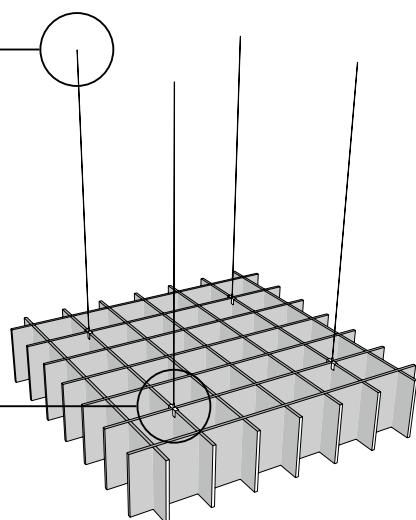

Dimensions - Drop

Modules can be connected together to create a continuous ceiling feature.

* Custom shape and size available.

Dimensions - Drop

Product Data

Product Code	Width	Length	Height
MSH-CL-DA-244-244 Drop, Module A	2440 mm 96.06 in	2440 mm 96.06 in	600 mm 23.62 in
MSH-CL-DA-274-274 Drop, Module A	2745 mm 108.07 in	2745 mm 108.07 in	600 mm 23.62 in
MSH-CL-DB-244-244 Drop, Module B	2440 mm 96.06 in	2440 mm 96.06 in	600 mm 23.62 in
MSH-CL-DB-274-274 Drop, Module B	2745 mm 108.07 in	2745 mm 108.07 in	600 mm 23.62 in
MSH-CL-DC-244-244 Drop, Module C	2440 mm 96.06 in	2440 mm 96.06 in	400 mm 15.75 in
MSH-CL-DC-274-274 Drop, Module C	2745 mm 108.07 in	2745 mm 108.07 in	400 mm 15.75 in
MSH-CL-DD-244-244 Drop, Module D	2440 mm 96.06 in	2440 mm 96.06 in	400 mm 15.75 in
MSH-CL-DD-274-274 Drop, Module D	2745 mm 108.07 in	2745 mm 108.07 in	400 mm 15.75 in

Specify optional ceiling hardware at the time of ordering.

Ceiling Hardware Options

No Hardware
(default)

Cable Coupler
(KT-CCPL-00)

Adjustable Cable Gripper
(KT-CGRP-00)

T-bar Clips
(KT-TCLP-00)

Product Hardware

Twin Panel Clamp with
Adjustable Cable Gripper

- Standard silver metal finish

Accessory Hardware Option

Twin Panel Clamp
(HW-TWCL-00)

- Connects multiple clouds

Product Care

Handling & Storage

Handle products with care so as to avoid folding the polyester felt, chipping its edges or indenting its faces. Store products in their original containers in a well-ventilated area until the intended application environment is ready for installation. Allow products to acclimatize to environmental conditions. Lay them flat on their faces; do not stand them on their edges. Protect from moisture, heat, direct sunlight and the elements.