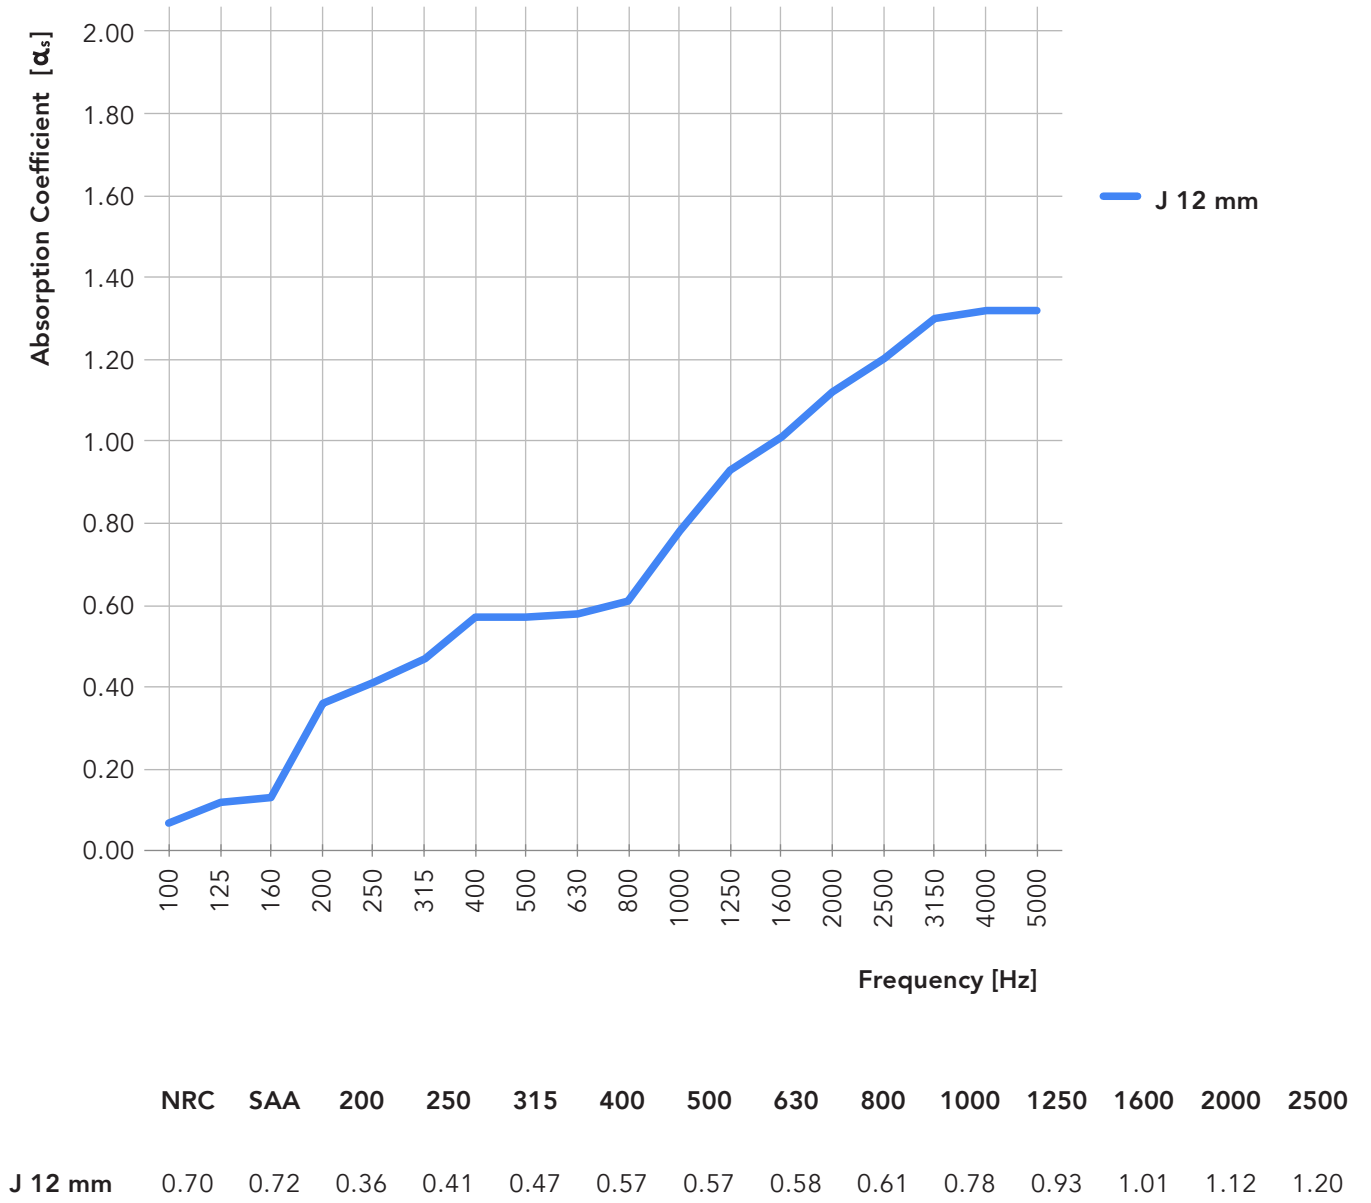

Acoustic Properties

The following values reflect the acoustic properties of the product as tested in accordance with ASTM C423-09a using Type J mounting.