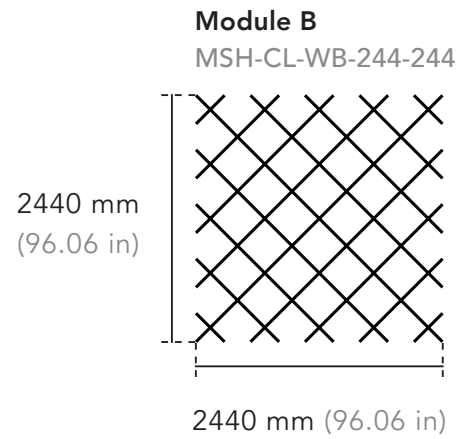

Dimensions - Wave

Modules can be connected together to create a continuous ceiling feature.

* Custom shape and size available.