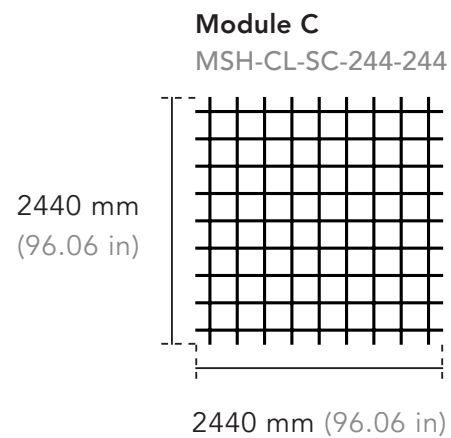

Dimensions - Drop

Modules can be connected together to create a continuous ceiling feature.

* Custom shape and size available.

Dimensions - Drop

Product Data

Product Code	Width	Length	Height
MSH-CL-DA-244-244 Drop, Module A	2440 mm 96.06 in	2440 mm 96.06 in	600 mm 23.62 in
MSH-CL-DA-274-274 Drop, Module A	2745 mm 108.07 in	2745 mm 108.07 in	600 mm 23.62 in
MSH-CL-DB-244-244 Drop, Module B	2440 mm 96.06 in	2440 mm 96.06 in	600 mm 23.62 in
MSH-CL-DB-274-274 Drop, Module B	2745 mm 108.07 in	2745 mm 108.07 in	600 mm 23.62 in
MSH-CL-DC-244-244 Drop, Module C	2440 mm 96.06 in	2440 mm 96.06 in	400 mm 15.75 in
MSH-CL-DC-274-274 Drop, Module C	2745 mm 108.07 in	2745 mm 108.07 in	400 mm 15.75 in
MSH-CL-DD-244-244 Drop, Module D	2440 mm 96.06 in	2440 mm 96.06 in	400 mm 15.75 in
MSH-CL-DD-274-274 Drop, Module D	2745 mm 108.07 in	2745 mm 108.07 in	400 mm 15.75 in

Configurations - Drop

Dimensions - Storm

Modules can be connected together to create a continuous ceiling feature.

* Custom shape and size available.

Product Data

Product Code	Width	Length	Height
MSH-CL-SA-244-244 Storm, Module A	2440 mm 96.06 in	2440 mm 96.06 in	600 mm 23.62 in
MSH-CL-SA-274-274 Storm, Module A	2745 mm 108.07 in	2745 mm 108.07 in	600 mm 23.62 in
MSH-CL-SB-244-244 Storm, Module B	2440 mm 96.06 in	2440 mm 96.06 in	400 mm 15.75 in
MSH-CL-SB-274-274 Storm, Module B	2745 mm 108.07 in	2745 mm 108.07 in	400 mm 15.75 in
MSH-CL-SC-244-244 Storm, Module C	2440 mm 96.06 in	2440 mm 96.06 in	600 mm 23.62 in
MSH-CL-SC-274-274 Storm, Module C	2745 mm 108.07 in	2745 mm 108.07 in	600 mm 23.62 in