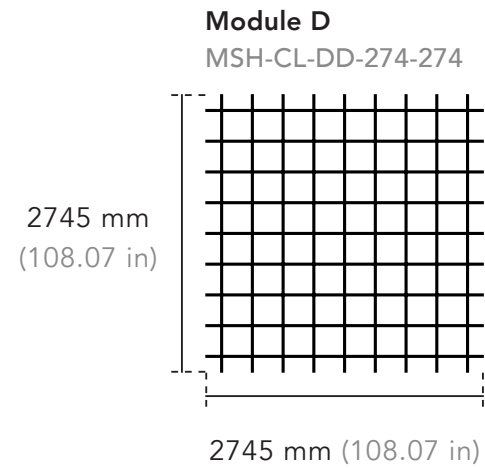

Dimensions - Drop

Modules can be connected together to create a continuous ceiling feature.

* Custom shape and size available.

Dimensions - Drop

Product Data

Product Code	Width	Length	Height
MSH-CL-DA-244-244 Drop, Module A	2440 mm 96.06 in	2440 mm 96.06 in	600 mm 23.62 in
MSH-CL-DA-274-274 Drop, Module A	2745 mm 108.07 in	2745 mm 108.07 in	600 mm 23.62 in
MSH-CL-DB-244-244 Drop, Module B	2440 mm 96.06 in	2440 mm 96.06 in	600 mm 23.62 in
MSH-CL-DB-274-274 Drop, Module B	2745 mm 108.07 in	2745 mm 108.07 in	600 mm 23.62 in
MSH-CL-DC-244-244 Drop, Module C	2440 mm 96.06 in	2440 mm 96.06 in	400 mm 15.75 in
MSH-CL-DC-274-274 Drop, Module C	2745 mm 108.07 in	2745 mm 108.07 in	400 mm 15.75 in
MSH-CL-DD-244-244 Drop, Module D	2440 mm 96.06 in	2440 mm 96.06 in	400 mm 15.75 in
MSH-CL-DD-274-274 Drop, Module D	2745 mm 108.07 in	2745 mm 108.07 in	400 mm 15.75 in

Configurations - Drop

Dimensions - Storm

Modules can be connected together to create a continuous ceiling feature.

* Custom shape and size available.

Product Data

Product Code	Width	Length	Height
MSH-CL-SA-244-244 Storm, Module A	2440 mm 96.06 in	2440 mm 96.06 in	600 mm 23.62 in
MSH-CL-SA-274-274 Storm, Module A	2745 mm 108.07 in	2745 mm 108.07 in	600 mm 23.62 in
MSH-CL-SB-244-244 Storm, Module B	2440 mm 96.06 in	2440 mm 96.06 in	400 mm 15.75 in
MSH-CL-SB-274-274 Storm, Module B	2745 mm 108.07 in	2745 mm 108.07 in	400 mm 15.75 in
MSH-CL-SC-244-244 Storm, Module C	2440 mm 96.06 in	2440 mm 96.06 in	600 mm 23.62 in
MSH-CL-SC-274-274 Storm, Module C	2745 mm 108.07 in	2745 mm 108.07 in	600 mm 23.62 in