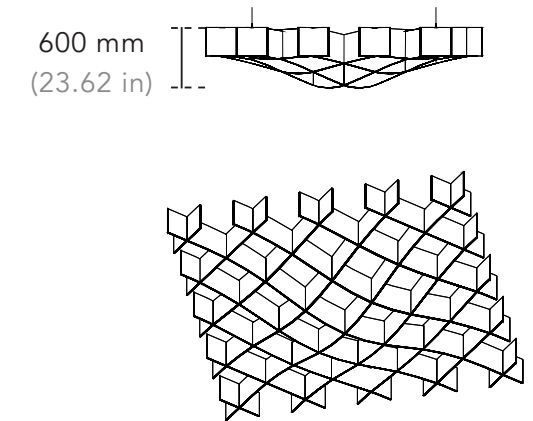

Dimensions - Wave

Modules can be connected together to create a continuous ceiling feature.

* Custom shape and size available.