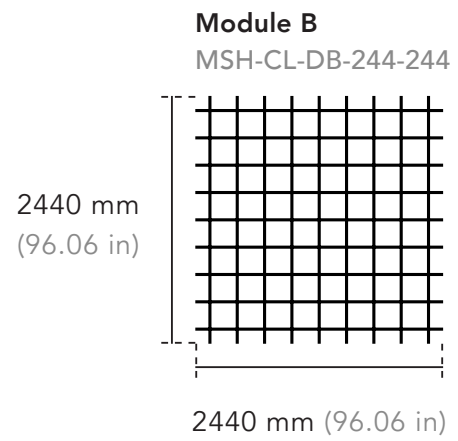

Dimensions - Drop

Modules can be connected together to create a continuous ceiling feature.

* Custom shape and size available.

Dimensions - Drop

Product Data

Product Code	Width	Length	Height
MSH-CL-DA-244-244 Drop, Module A	2440 mm 96.06 in	2440 mm 96.06 in	600 mm 23.62 in
MSH-CL-DA-274-274 Drop, Module A	2745 mm 108.07 in	2745 mm 108.07 in	600 mm 23.62 in
MSH-CL-DB-244-244 Drop, Module B	2440 mm 96.06 in	2440 mm 96.06 in	600 mm 23.62 in
MSH-CL-DB-274-274 Drop, Module B	2745 mm 108.07 in	2745 mm 108.07 in	600 mm 23.62 in
MSH-CL-DC-244-244 Drop, Module C	2440 mm 96.06 in	2440 mm 96.06 in	400 mm 15.75 in
MSH-CL-DC-274-274 Drop, Module C	2745 mm 108.07 in	2745 mm 108.07 in	400 mm 15.75 in
MSH-CL-DD-244-244 Drop, Module D	2440 mm 96.06 in	2440 mm 96.06 in	400 mm 15.75 in
MSH-CL-DD-274-274 Drop, Module D	2745 mm 108.07 in	2745 mm 108.07 in	400 mm 15.75 in

Configurations - Drop

Dimensions - Storm

Modules can be connected together to create a continuous ceiling feature.

* Custom shape and size available.

Product Data

Product Code	Width	Length	Height
MSH-CL-SA-244-244 Storm, Module A	2440 mm 96.06 in	2440 mm 96.06 in	600 mm 23.62 in
MSH-CL-SA-274-274 Storm, Module A	2745 mm 108.07 in	2745 mm 108.07 in	600 mm 23.62 in
MSH-CL-SB-244-244 Storm, Module B	2440 mm 96.06 in	2440 mm 96.06 in	400 mm 15.75 in
MSH-CL-SB-274-274 Storm, Module B	2745 mm 108.07 in	2745 mm 108.07 in	400 mm 15.75 in
MSH-CL-SC-244-244 Storm, Module C	2440 mm 96.06 in	2440 mm 96.06 in	600 mm 23.62 in
MSH-CL-SC-274-274 Storm, Module C	2745 mm 108.07 in	2745 mm 108.07 in	600 mm 23.62 in