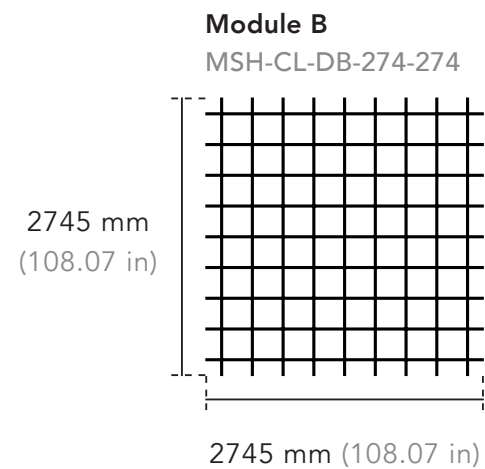

Dimensions - Drop

Modules can be connected together to create a continuous ceiling feature.

* Custom shape and size available.

Dimensions - Drop

Product Data

Product Code	Width	Length	Height
MSH-CL-DA-244-244 Drop, Module A	2440 mm 96.06 in	2440 mm 96.06 in	600 mm 23.62 in
MSH-CL-DA-274-274 Drop, Module A	2745 mm 108.07 in	2745 mm 108.07 in	600 mm 23.62 in
MSH-CL-DB-244-244 Drop, Module B	2440 mm 96.06 in	2440 mm 96.06 in	600 mm 23.62 in
MSH-CL-DB-274-274 Drop, Module B	2745 mm 108.07 in	2745 mm 108.07 in	600 mm 23.62 in
MSH-CL-DC-244-244 Drop, Module C	2440 mm 96.06 in	2440 mm 96.06 in	400 mm 15.75 in
MSH-CL-DC-274-274 Drop, Module C	2745 mm 108.07 in	2745 mm 108.07 in	400 mm 15.75 in
MSH-CL-DD-244-244 Drop, Module D	2440 mm 96.06 in	2440 mm 96.06 in	400 mm 15.75 in
MSH-CL-DD-274-274 Drop, Module D	2745 mm 108.07 in	2745 mm 108.07 in	400 mm 15.75 in

Configurations - Drop

Dimensions - Storm

Modules can be connected together to create a continuous ceiling feature.

* Custom shape and size available.

Product Data

Product Code	Width	Length	Height
MSH-CL-SA-244-244 Storm, Module A	2440 mm 96.06 in	2440 mm 96.06 in	600 mm 23.62 in
MSH-CL-SA-274-274 Storm, Module A	2745 mm 108.07 in	2745 mm 108.07 in	600 mm 23.62 in
MSH-CL-SB-244-244 Storm, Module B	2440 mm 96.06 in	2440 mm 96.06 in	400 mm 15.75 in
MSH-CL-SB-274-274 Storm, Module B	2745 mm 108.07 in	2745 mm 108.07 in	400 mm 15.75 in
MSH-CL-SC-244-244 Storm, Module C	2440 mm 96.06 in	2440 mm 96.06 in	600 mm 23.62 in
MSH-CL-SC-274-274 Storm, Module C	2745 mm 108.07 in	2745 mm 108.07 in	600 mm 23.62 in