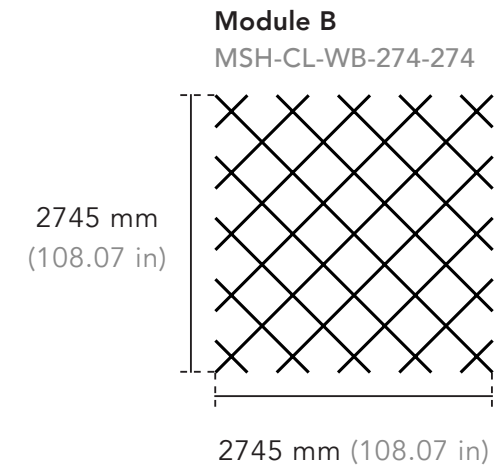

Configurations - Drop

Dimensions - Storm

Modules can be connected together to create a continuous ceiling feature.

* Custom shape and size available.

Product Data

Product Code	Width	Length	Height
MSH-CL-SA-244-244 Storm, Module A	2440 mm 96.06 in	2440 mm 96.06 in	600 mm 23.62 in
MSH-CL-SA-274-274 Storm, Module A	2745 mm 108.07 in	2745 mm 108.07 in	600 mm 23.62 in
MSH-CL-SB-244-244 Storm, Module B	2440 mm 96.06 in	2440 mm 96.06 in	400 mm 15.75 in
MSH-CL-SB-274-274 Storm, Module B	2745 mm 108.07 in	2745 mm 108.07 in	400 mm 15.75 in
MSH-CL-SC-244-244 Storm, Module C	2440 mm 96.06 in	2440 mm 96.06 in	600 mm 23.62 in
MSH-CL-SC-274-274 Storm, Module C	2745 mm 108.07 in	2745 mm 108.07 in	600 mm 23.62 in

Configurations - Storm

Dimensions - Wave

Modules can be connected together to create a continuous ceiling feature.

* Custom shape and size available.

Product Data

Product Code	Width	Length	Height
MSH-CL-WA-244-244 Wave, Module A	2440 mm 96.06 in	2440 mm 96.06 in	600 mm 23.62 in
MSH-CL-WA-274-274 Wave, Module A	2745 mm 108.07 in	2745 mm 108.07 in	600 mm 23.62 in
MSH-CL-WB-244-244 Wave, Module B	2440 mm 96.06 in	2440 mm 96.06 in	600 mm 23.62 in
MSH-CL-WB-274-274 Wave, Module B	2745 mm 108.07 in	2745 mm 108.07 in	600 mm 23.62 in