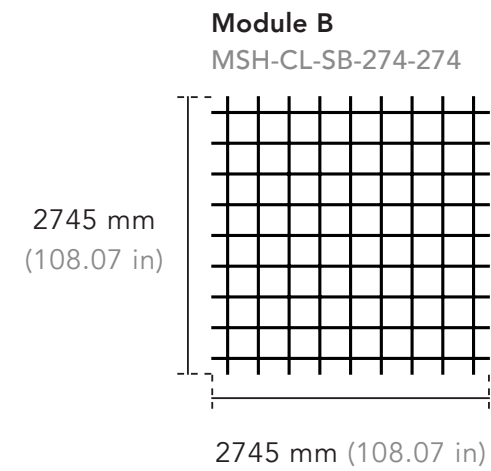

Dimensions - Drop

Modules can be connected together to create a continuous ceiling feature.

* Custom shape and size available.

Dimensions - Drop

Product Data

Product Code	Width	Length	Height
MSH-CL-DA-244-244 Drop, Module A	2440 mm 96.06 in	2440 mm 96.06 in	600 mm 23.62 in
MSH-CL-DA-274-274 Drop, Module A	2745 mm 108.07 in	2745 mm 108.07 in	600 mm 23.62 in
MSH-CL-DB-244-244 Drop, Module B	2440 mm 96.06 in	2440 mm 96.06 in	600 mm 23.62 in
MSH-CL-DB-274-274 Drop, Module B	2745 mm 108.07 in	2745 mm 108.07 in	600 mm 23.62 in
MSH-CL-DC-244-244 Drop, Module C	2440 mm 96.06 in	2440 mm 96.06 in	400 mm 15.75 in
MSH-CL-DC-274-274 Drop, Module C	2745 mm 108.07 in	2745 mm 108.07 in	400 mm 15.75 in
MSH-CL-DD-244-244 Drop, Module D	2440 mm 96.06 in	2440 mm 96.06 in	400 mm 15.75 in
MSH-CL-DD-274-274 Drop, Module D	2745 mm 108.07 in	2745 mm 108.07 in	400 mm 15.75 in

Configurations - Drop

Dimensions - Storm

Modules can be connected together to create a continuous ceiling feature.

* Custom shape and size available.

Product Data

Product Code	Width	Length	Height
MSH-CL-SA-244-244 Storm, Module A	2440 mm 96.06 in	2440 mm 96.06 in	600 mm 23.62 in
MSH-CL-SA-274-274 Storm, Module A	2745 mm 108.07 in	2745 mm 108.07 in	600 mm 23.62 in
MSH-CL-SB-244-244 Storm, Module B	2440 mm 96.06 in	2440 mm 96.06 in	400 mm 15.75 in
MSH-CL-SB-274-274 Storm, Module B	2745 mm 108.07 in	2745 mm 108.07 in	400 mm 15.75 in
MSH-CL-SC-244-244 Storm, Module C	2440 mm 96.06 in	2440 mm 96.06 in	600 mm 23.62 in
MSH-CL-SC-274-274 Storm, Module C	2745 mm 108.07 in	2745 mm 108.07 in	600 mm 23.62 in