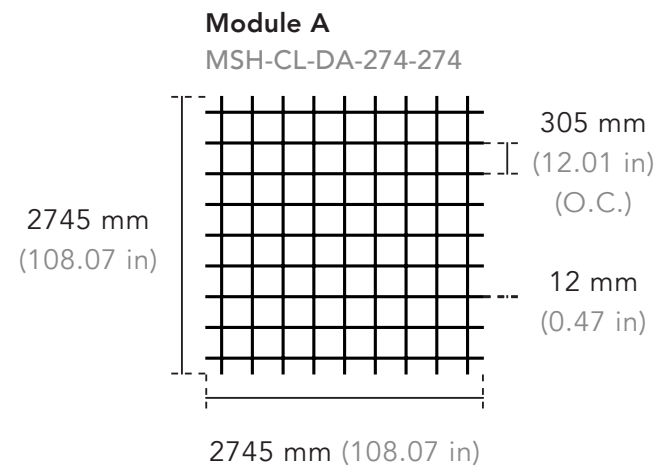

Dimensions - Drop

Modules can be connected together to create a continuous ceiling feature.

* Custom shape and size available.

Dimensions - Drop

Product Data

Product Code	Width	Length	Height
MSH-CL-DA-244-244 Drop, Module A	2440 mm 96.06 in	2440 mm 96.06 in	600 mm 23.62 in
MSH-CL-DA-274-274 Drop, Module A	2745 mm 108.07 in	2745 mm 108.07 in	600 mm 23.62 in
MSH-CL-DB-244-244 Drop, Module B	2440 mm 96.06 in	2440 mm 96.06 in	600 mm 23.62 in
MSH-CL-DB-274-274 Drop, Module B	2745 mm 108.07 in	2745 mm 108.07 in	600 mm 23.62 in
MSH-CL-DC-244-244 Drop, Module C	2440 mm 96.06 in	2440 mm 96.06 in	400 mm 15.75 in
MSH-CL-DC-274-274 Drop, Module C	2745 mm 108.07 in	2745 mm 108.07 in	400 mm 15.75 in
MSH-CL-DD-244-244 Drop, Module D	2440 mm 96.06 in	2440 mm 96.06 in	400 mm 15.75 in
MSH-CL-DD-274-274 Drop, Module D	2745 mm 108.07 in	2745 mm 108.07 in	400 mm 15.75 in

Configurations - Drop

Dimensions - Storm

Modules can be connected together to create a continuous ceiling feature.

* Custom shape and size available.

Product Data

Product Code	Width	Length	Height
MSH-CL-SA-244-244 Storm, Module A	2440 mm 96.06 in	2440 mm 96.06 in	600 mm 23.62 in
MSH-CL-SA-274-274 Storm, Module A	2745 mm 108.07 in	2745 mm 108.07 in	600 mm 23.62 in
MSH-CL-SB-244-244 Storm, Module B	2440 mm 96.06 in	2440 mm 96.06 in	400 mm 15.75 in
MSH-CL-SB-274-274 Storm, Module B	2745 mm 108.07 in	2745 mm 108.07 in	400 mm 15.75 in
MSH-CL-SC-244-244 Storm, Module C	2440 mm 96.06 in	2440 mm 96.06 in	600 mm 23.62 in
MSH-CL-SC-274-274 Storm, Module C	2745 mm 108.07 in	2745 mm 108.07 in	600 mm 23.62 in