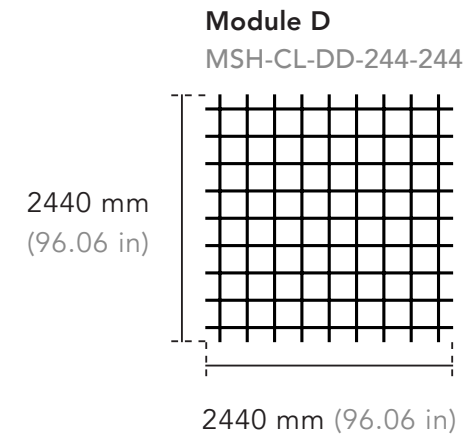

Dimensions - Drop

Modules can be connected together to create a continuous ceiling feature.

* Custom shape and size available.

Dimensions - Drop

Product Data

Product Code	Width	Length	Height
MSH-CL-DA-244-244 Drop, Module A	2440 mm 96.06 in	2440 mm 96.06 in	600 mm 23.62 in
MSH-CL-DA-274-274 Drop, Module A	2745 mm 108.07 in	2745 mm 108.07 in	600 mm 23.62 in
MSH-CL-DB-244-244 Drop, Module B	2440 mm 96.06 in	2440 mm 96.06 in	600 mm 23.62 in
MSH-CL-DB-274-274 Drop, Module B	2745 mm 108.07 in	2745 mm 108.07 in	600 mm 23.62 in
MSH-CL-DC-244-244 Drop, Module C	2440 mm 96.06 in	2440 mm 96.06 in	400 mm 15.75 in
MSH-CL-DC-274-274 Drop, Module C	2745 mm 108.07 in	2745 mm 108.07 in	400 mm 15.75 in
MSH-CL-DD-244-244 Drop, Module D	2440 mm 96.06 in	2440 mm 96.06 in	400 mm 15.75 in
MSH-CL-DD-274-274 Drop, Module D	2745 mm 108.07 in	2745 mm 108.07 in	400 mm 15.75 in

Configurations - Drop

Dimensions - Storm

Modules can be connected together to create a continuous ceiling feature.

* Custom shape and size available.

Product Data

Product Code	Width	Length	Height
MSH-CL-SA-244-244 Storm, Module A	2440 mm 96.06 in	2440 mm 96.06 in	600 mm 23.62 in
MSH-CL-SA-274-274 Storm, Module A	2745 mm 108.07 in	2745 mm 108.07 in	600 mm 23.62 in
MSH-CL-SB-244-244 Storm, Module B	2440 mm 96.06 in	2440 mm 96.06 in	400 mm 15.75 in
MSH-CL-SB-274-274 Storm, Module B	2745 mm 108.07 in	2745 mm 108.07 in	400 mm 15.75 in
MSH-CL-SC-244-244 Storm, Module C	2440 mm 96.06 in	2440 mm 96.06 in	600 mm 23.62 in
MSH-CL-SC-274-274 Storm, Module C	2745 mm 108.07 in	2745 mm 108.07 in	600 mm 23.62 in