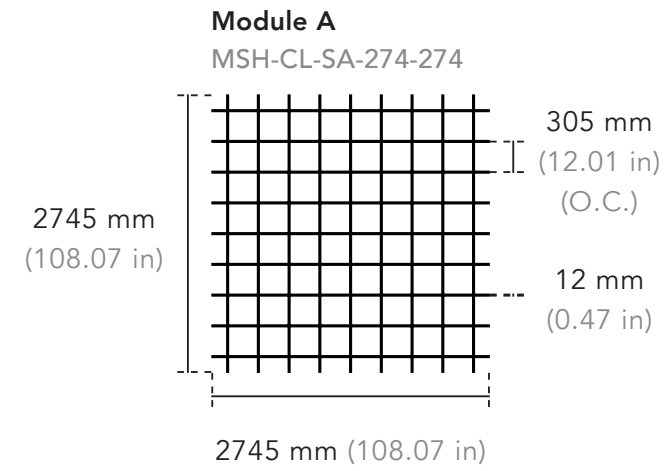

Dimensions - Drop

Modules can be connected together to create a continuous ceiling feature.

* Custom shape and size available.

Dimensions - Drop

Product Data

Product Code	Width	Length	Height
MSH-CL-DA-244-244 Drop, Module A	2440 mm 96.06 in	2440 mm 96.06 in	600 mm 23.62 in
MSH-CL-DA-274-274 Drop, Module A	2745 mm 108.07 in	2745 mm 108.07 in	600 mm 23.62 in
MSH-CL-DB-244-244 Drop, Module B	2440 mm 96.06 in	2440 mm 96.06 in	600 mm 23.62 in
MSH-CL-DB-274-274 Drop, Module B	2745 mm 108.07 in	2745 mm 108.07 in	600 mm 23.62 in
MSH-CL-DC-244-244 Drop, Module C	2440 mm 96.06 in	2440 mm 96.06 in	400 mm 15.75 in
MSH-CL-DC-274-274 Drop, Module C	2745 mm 108.07 in	2745 mm 108.07 in	400 mm 15.75 in
MSH-CL-DD-244-244 Drop, Module D	2440 mm 96.06 in	2440 mm 96.06 in	400 mm 15.75 in
MSH-CL-DD-274-274 Drop, Module D	2745 mm 108.07 in	2745 mm 108.07 in	400 mm 15.75 in

Configurations - Drop

Dimensions - Storm

Modules can be connected together to create a continuous ceiling feature.

* Custom shape and size available.

Product Data

Product Code	Width	Length	Height
MSH-CL-SA-244-244 Storm, Module A	2440 mm 96.06 in	2440 mm 96.06 in	600 mm 23.62 in
MSH-CL-SA-274-274 Storm, Module A	2745 mm 108.07 in	2745 mm 108.07 in	600 mm 23.62 in
MSH-CL-SB-244-244 Storm, Module B	2440 mm 96.06 in	2440 mm 96.06 in	400 mm 15.75 in
MSH-CL-SB-274-274 Storm, Module B	2745 mm 108.07 in	2745 mm 108.07 in	400 mm 15.75 in
MSH-CL-SC-244-244 Storm, Module C	2440 mm 96.06 in	2440 mm 96.06 in	600 mm 23.62 in
MSH-CL-SC-274-274 Storm, Module C	2745 mm 108.07 in	2745 mm 108.07 in	600 mm 23.62 in