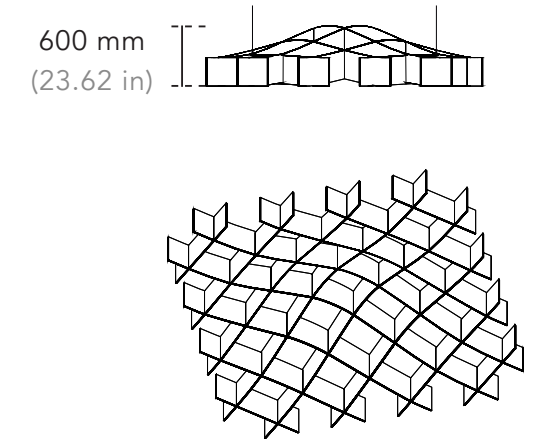

Dimensions - Wave

Modules can be connected together to create a continuous ceiling feature.

* Custom shape and size available.