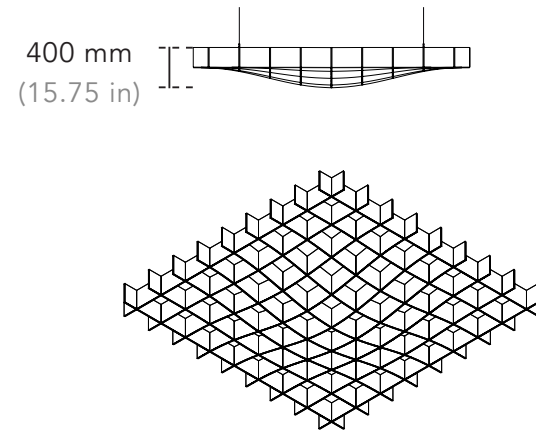

Dimensions - Drop

Modules can be connected together to create a continuous ceiling feature.

* Custom shape and size available.

Dimensions - Drop

Product Data

Product Code	Width	Length	Height
MSH-CL-DA-244-244 Drop, Module A	2440 mm 96.06 in	2440 mm 96.06 in	600 mm 23.62 in
MSH-CL-DA-274-274 Drop, Module A	2745 mm 108.07 in	2745 mm 108.07 in	600 mm 23.62 in
MSH-CL-DB-244-244 Drop, Module B	2440 mm 96.06 in	2440 mm 96.06 in	600 mm 23.62 in
MSH-CL-DB-274-274 Drop, Module B	2745 mm 108.07 in	2745 mm 108.07 in	600 mm 23.62 in
MSH-CL-DC-244-244 Drop, Module C	2440 mm 96.06 in	2440 mm 96.06 in	400 mm 15.75 in
MSH-CL-DC-274-274 Drop, Module C	2745 mm 108.07 in	2745 mm 108.07 in	400 mm 15.75 in
MSH-CL-DD-244-244 Drop, Module D	2440 mm 96.06 in	2440 mm 96.06 in	400 mm 15.75 in
MSH-CL-DD-274-274 Drop, Module D	2745 mm 108.07 in	2745 mm 108.07 in	400 mm 15.75 in

Configurations - Drop

Dimensions - Storm

Modules can be connected together to create a continuous ceiling feature.

* Custom shape and size available.

Product Data

Product Code	Width	Length	Height
MSH-CL-SA-244-244 Storm, Module A	2440 mm 96.06 in	2440 mm 96.06 in	600 mm 23.62 in
MSH-CL-SA-274-274 Storm, Module A	2745 mm 108.07 in	2745 mm 108.07 in	600 mm 23.62 in
MSH-CL-SB-244-244 Storm, Module B	2440 mm 96.06 in	2440 mm 96.06 in	400 mm 15.75 in
MSH-CL-SB-274-274 Storm, Module B	2745 mm 108.07 in	2745 mm 108.07 in	400 mm 15.75 in
MSH-CL-SC-244-244 Storm, Module C	2440 mm 96.06 in	2440 mm 96.06 in	600 mm 23.62 in
MSH-CL-SC-274-274 Storm, Module C	2745 mm 108.07 in	2745 mm 108.07 in	600 mm 23.62 in