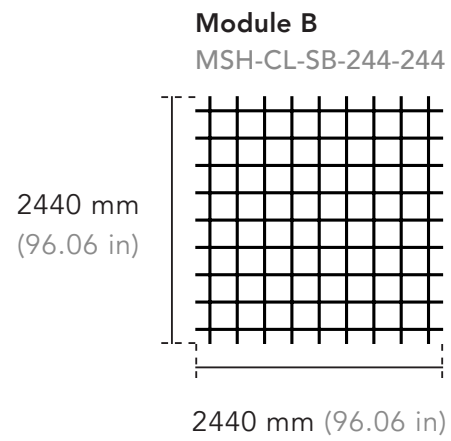

Dimensions - Drop

Modules can be connected together to create a continuous ceiling feature.

* Custom shape and size available.

Dimensions - Drop

Product Data

Product Code	Width	Length	Height
MSH-CL-DA-244-244 Drop, Module A	2440 mm 96.06 in	2440 mm 96.06 in	600 mm 23.62 in
MSH-CL-DA-274-274 Drop, Module A	2745 mm 108.07 in	2745 mm 108.07 in	600 mm 23.62 in
MSH-CL-DB-244-244 Drop, Module B	2440 mm 96.06 in	2440 mm 96.06 in	600 mm 23.62 in
MSH-CL-DB-274-274 Drop, Module B	2745 mm 108.07 in	2745 mm 108.07 in	600 mm 23.62 in
MSH-CL-DC-244-244 Drop, Module C	2440 mm 96.06 in	2440 mm 96.06 in	400 mm 15.75 in
MSH-CL-DC-274-274 Drop, Module C	2745 mm 108.07 in	2745 mm 108.07 in	400 mm 15.75 in
MSH-CL-DD-244-244 Drop, Module D	2440 mm 96.06 in	2440 mm 96.06 in	400 mm 15.75 in
MSH-CL-DD-274-274 Drop, Module D	2745 mm 108.07 in	2745 mm 108.07 in	400 mm 15.75 in

Configurations - Drop

Dimensions - Storm

Modules can be connected together to create a continuous ceiling feature.

* Custom shape and size available.

Product Data

Product Code	Width	Length	Height
MSH-CL-SA-244-244 Storm, Module A	2440 mm 96.06 in	2440 mm 96.06 in	600 mm 23.62 in
MSH-CL-SA-274-274 Storm, Module A	2745 mm 108.07 in	2745 mm 108.07 in	600 mm 23.62 in
MSH-CL-SB-244-244 Storm, Module B	2440 mm 96.06 in	2440 mm 96.06 in	400 mm 15.75 in
MSH-CL-SB-274-274 Storm, Module B	2745 mm 108.07 in	2745 mm 108.07 in	400 mm 15.75 in
MSH-CL-SC-244-244 Storm, Module C	2440 mm 96.06 in	2440 mm 96.06 in	600 mm 23.62 in
MSH-CL-SC-274-274 Storm, Module C	2745 mm 108.07 in	2745 mm 108.07 in	600 mm 23.62 in