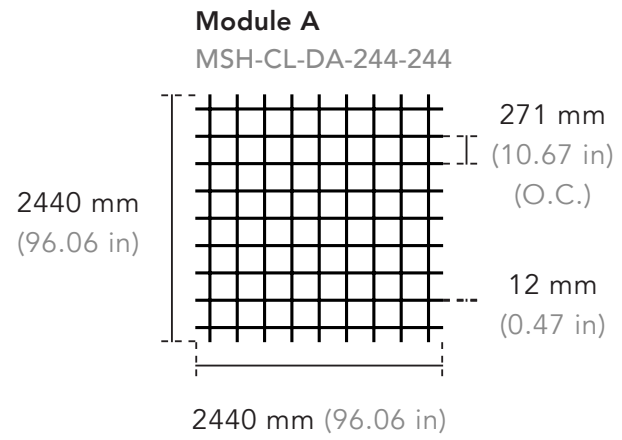

Dimensions - Drop

Modules can be connected together to create a continuous ceiling feature.

* Custom shape and size available.

Dimensions - Drop

Product Data

Product Code	Width	Length	Height
MSH-CL-DA-244-244 Drop, Module A	2440 mm 96.06 in	2440 mm 96.06 in	600 mm 23.62 in
MSH-CL-DA-274-274 Drop, Module A	2745 mm 108.07 in	2745 mm 108.07 in	600 mm 23.62 in
MSH-CL-DB-244-244 Drop, Module B	2440 mm 96.06 in	2440 mm 96.06 in	600 mm 23.62 in
MSH-CL-DB-274-274 Drop, Module B	2745 mm 108.07 in	2745 mm 108.07 in	600 mm 23.62 in
MSH-CL-DC-244-244 Drop, Module C	2440 mm 96.06 in	2440 mm 96.06 in	400 mm 15.75 in
MSH-CL-DC-274-274 Drop, Module C	2745 mm 108.07 in	2745 mm 108.07 in	400 mm 15.75 in
MSH-CL-DD-244-244 Drop, Module D	2440 mm 96.06 in	2440 mm 96.06 in	400 mm 15.75 in
MSH-CL-DD-274-274 Drop, Module D	2745 mm 108.07 in	2745 mm 108.07 in	400 mm 15.75 in

Configurations - Drop

Dimensions - Storm

Modules can be connected together to create a continuous ceiling feature.

* Custom shape and size available.

Product Data

Product Code	Width	Length	Height
MSH-CL-SA-244-244 Storm, Module A	2440 mm 96.06 in	2440 mm 96.06 in	600 mm 23.62 in
MSH-CL-SA-274-274 Storm, Module A	2745 mm 108.07 in	2745 mm 108.07 in	600 mm 23.62 in
MSH-CL-SB-244-244 Storm, Module B	2440 mm 96.06 in	2440 mm 96.06 in	400 mm 15.75 in
MSH-CL-SB-274-274 Storm, Module B	2745 mm 108.07 in	2745 mm 108.07 in	400 mm 15.75 in
MSH-CL-SC-244-244 Storm, Module C	2440 mm 96.06 in	2440 mm 96.06 in	600 mm 23.62 in
MSH-CL-SC-274-274 Storm, Module C	2745 mm 108.07 in	2745 mm 108.07 in	600 mm 23.62 in