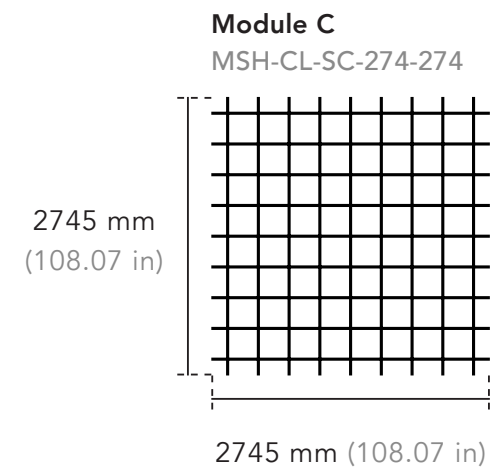

Dimensions - Drop

Modules can be connected together to create a continuous ceiling feature.

* Custom shape and size available.

Dimensions - Drop

Product Data

Product Code	Width	Length	Height
MSH-CL-DA-244-244 Drop, Module A	2440 mm 96.06 in	2440 mm 96.06 in	600 mm 23.62 in
MSH-CL-DA-274-274 Drop, Module A	2745 mm 108.07 in	2745 mm 108.07 in	600 mm 23.62 in
MSH-CL-DB-244-244 Drop, Module B	2440 mm 96.06 in	2440 mm 96.06 in	600 mm 23.62 in
MSH-CL-DB-274-274 Drop, Module B	2745 mm 108.07 in	2745 mm 108.07 in	600 mm 23.62 in
MSH-CL-DC-244-244 Drop, Module C	2440 mm 96.06 in	2440 mm 96.06 in	400 mm 15.75 in
MSH-CL-DC-274-274 Drop, Module C	2745 mm 108.07 in	2745 mm 108.07 in	400 mm 15.75 in
MSH-CL-DD-244-244 Drop, Module D	2440 mm 96.06 in	2440 mm 96.06 in	400 mm 15.75 in
MSH-CL-DD-274-274 Drop, Module D	2745 mm 108.07 in	2745 mm 108.07 in	400 mm 15.75 in

Configurations - Drop

Dimensions - Storm

Modules can be connected together to create a continuous ceiling feature.

* Custom shape and size available.

Product Data

Product Code	Width	Length	Height
MSH-CL-SA-244-244 Storm, Module A	2440 mm 96.06 in	2440 mm 96.06 in	600 mm 23.62 in
MSH-CL-SA-274-274 Storm, Module A	2745 mm 108.07 in	2745 mm 108.07 in	600 mm 23.62 in
MSH-CL-SB-244-244 Storm, Module B	2440 mm 96.06 in	2440 mm 96.06 in	400 mm 15.75 in
MSH-CL-SB-274-274 Storm, Module B	2745 mm 108.07 in	2745 mm 108.07 in	400 mm 15.75 in
MSH-CL-SC-244-244 Storm, Module C	2440 mm 96.06 in	2440 mm 96.06 in	600 mm 23.62 in
MSH-CL-SC-274-274 Storm, Module C	2745 mm 108.07 in	2745 mm 108.07 in	600 mm 23.62 in