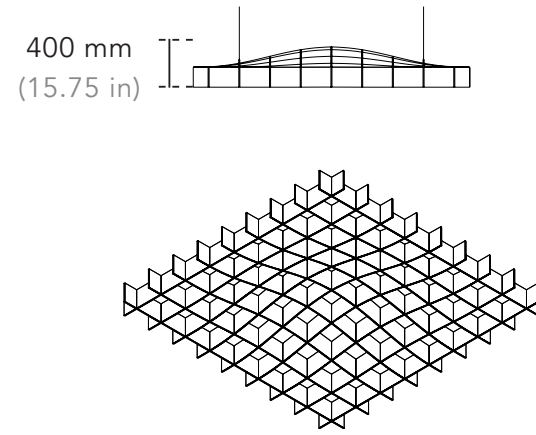

Dimensions - Drop

Modules can be connected together to create a continuous ceiling feature.

* Custom shape and size available.

Dimensions - Drop

Product Data

Product Code	Width	Length	Height
MSH-CL-DA-244-244 Drop, Module A	2440 mm 96.06 in	2440 mm 96.06 in	600 mm 23.62 in
MSH-CL-DA-274-274 Drop, Module A	2745 mm 108.07 in	2745 mm 108.07 in	600 mm 23.62 in
MSH-CL-DB-244-244 Drop, Module B	2440 mm 96.06 in	2440 mm 96.06 in	600 mm 23.62 in
MSH-CL-DB-274-274 Drop, Module B	2745 mm 108.07 in	2745 mm 108.07 in	600 mm 23.62 in
MSH-CL-DC-244-244 Drop, Module C	2440 mm 96.06 in	2440 mm 96.06 in	400 mm 15.75 in
MSH-CL-DC-274-274 Drop, Module C	2745 mm 108.07 in	2745 mm 108.07 in	400 mm 15.75 in
MSH-CL-DD-244-244 Drop, Module D	2440 mm 96.06 in	2440 mm 96.06 in	400 mm 15.75 in
MSH-CL-DD-274-274 Drop, Module D	2745 mm 108.07 in	2745 mm 108.07 in	400 mm 15.75 in

Configurations - Drop

Dimensions - Storm

Modules can be connected together to create a continuous ceiling feature.

* Custom shape and size available.

Product Data

Product Code	Width	Length	Height
MSH-CL-SA-244-244 Storm, Module A	2440 mm 96.06 in	2440 mm 96.06 in	600 mm 23.62 in
MSH-CL-SA-274-274 Storm, Module A	2745 mm 108.07 in	2745 mm 108.07 in	600 mm 23.62 in
MSH-CL-SB-244-244 Storm, Module B	2440 mm 96.06 in	2440 mm 96.06 in	400 mm 15.75 in
MSH-CL-SB-274-274 Storm, Module B	2745 mm 108.07 in	2745 mm 108.07 in	400 mm 15.75 in
MSH-CL-SC-244-244 Storm, Module C	2440 mm 96.06 in	2440 mm 96.06 in	600 mm 23.62 in
MSH-CL-SC-274-274 Storm, Module C	2745 mm 108.07 in	2745 mm 108.07 in	600 mm 23.62 in